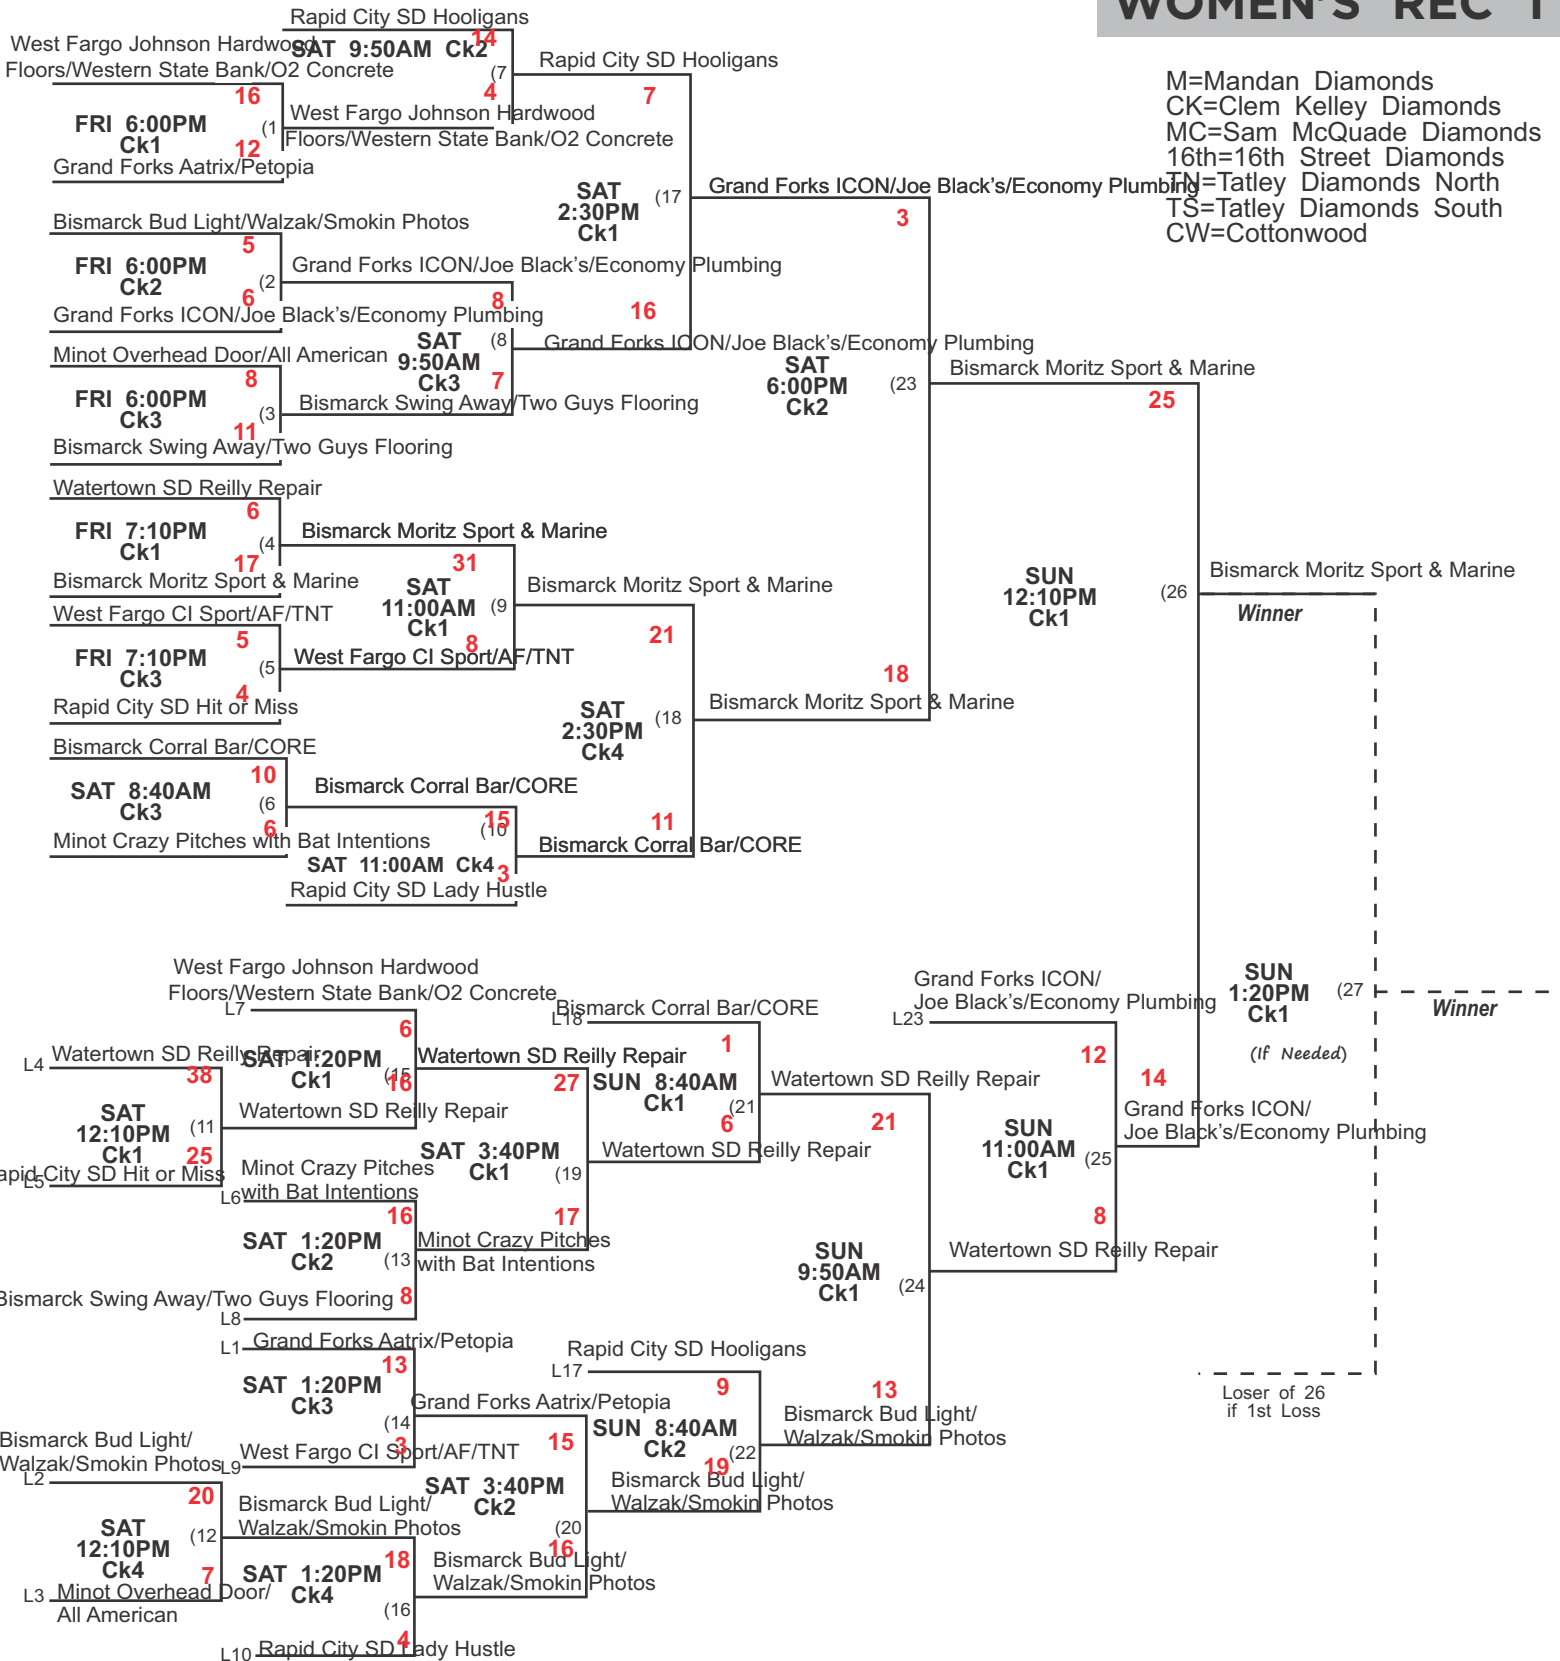

47TH ANNUAL SAM McQUADE SR BUDWEISER CHARITY SOFTBALL TOURNAMENT

WOMEN'S REC 1

M=Mandan Diamonds
 CK=Clem Kelley Diamonds
 MC=Sam McQuade Diamonds
 16th=16th Street Diamonds
 TN= Tatley Diamonds North
 TS= Tatley Diamonds South
 CW=Cottonwood

All Games Are Subject To A 75 Minute Time Limit Or A Minimum Of Four Full Innings Forfeits Count As Wins.