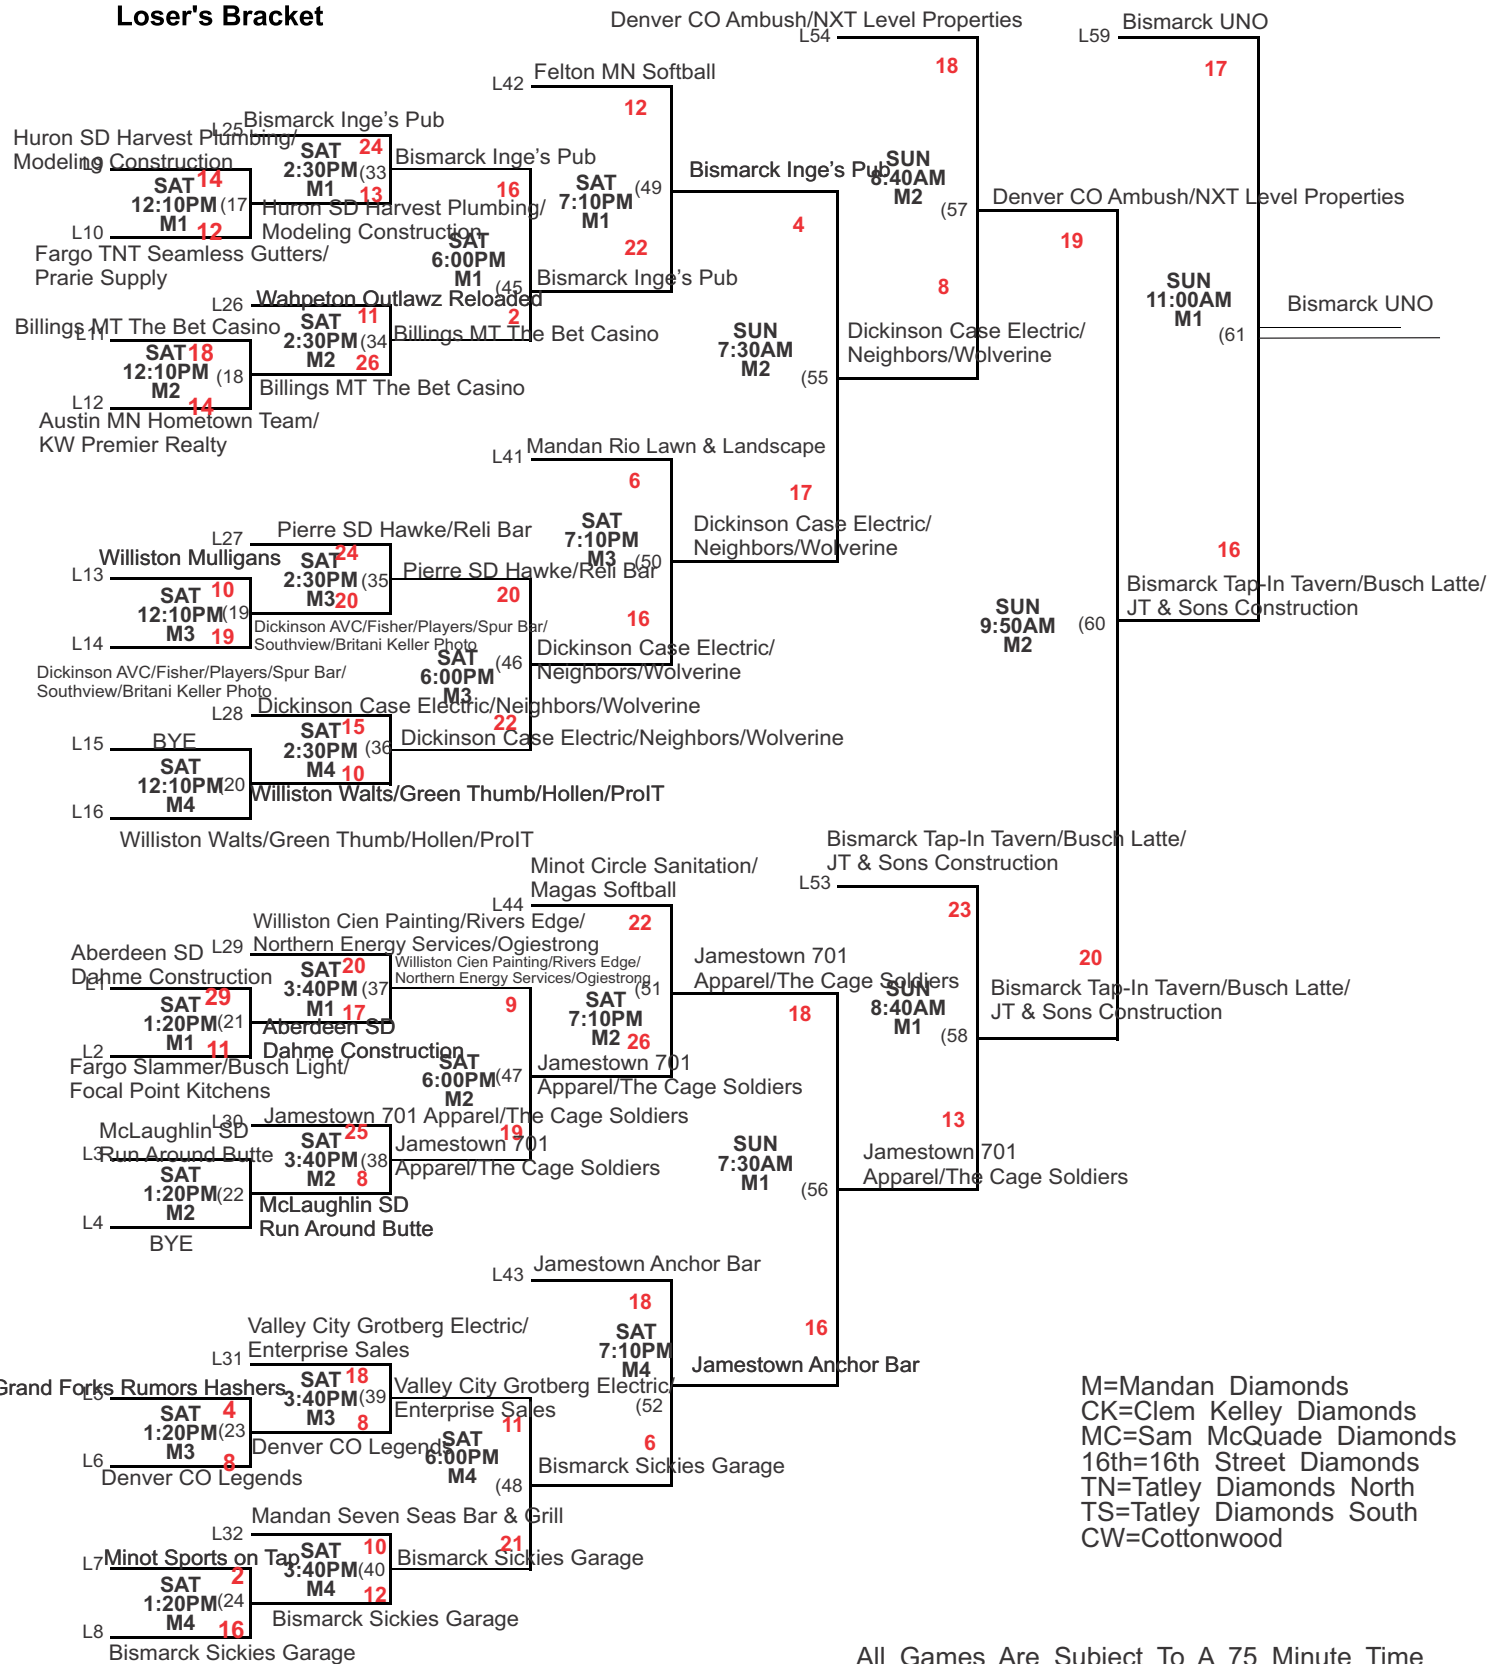

Minot Aftermath

Minot Aftermath

Minot Aftermath

Minot Aftermath

Minot Aftermath

Minot Aftermath

Minot Aftermath

All Games Are Subject To A 75 Minute Time Limit Or A Minimum Of Five Full Innings Forfeits Count As Wins.

MEN'S D DOUBLE ELIMINATION BOTTOM BRACKET

Loser's Bracket

M=Mandan Diamonds
 CK=Clem Kelley Diamonds
 MC=Sam McQuade Diamonds
 16th=16th Street Diamonds
 TN=Tatley Diamonds North
 TS=Tatley Diamonds South
 CW=Cottonwood