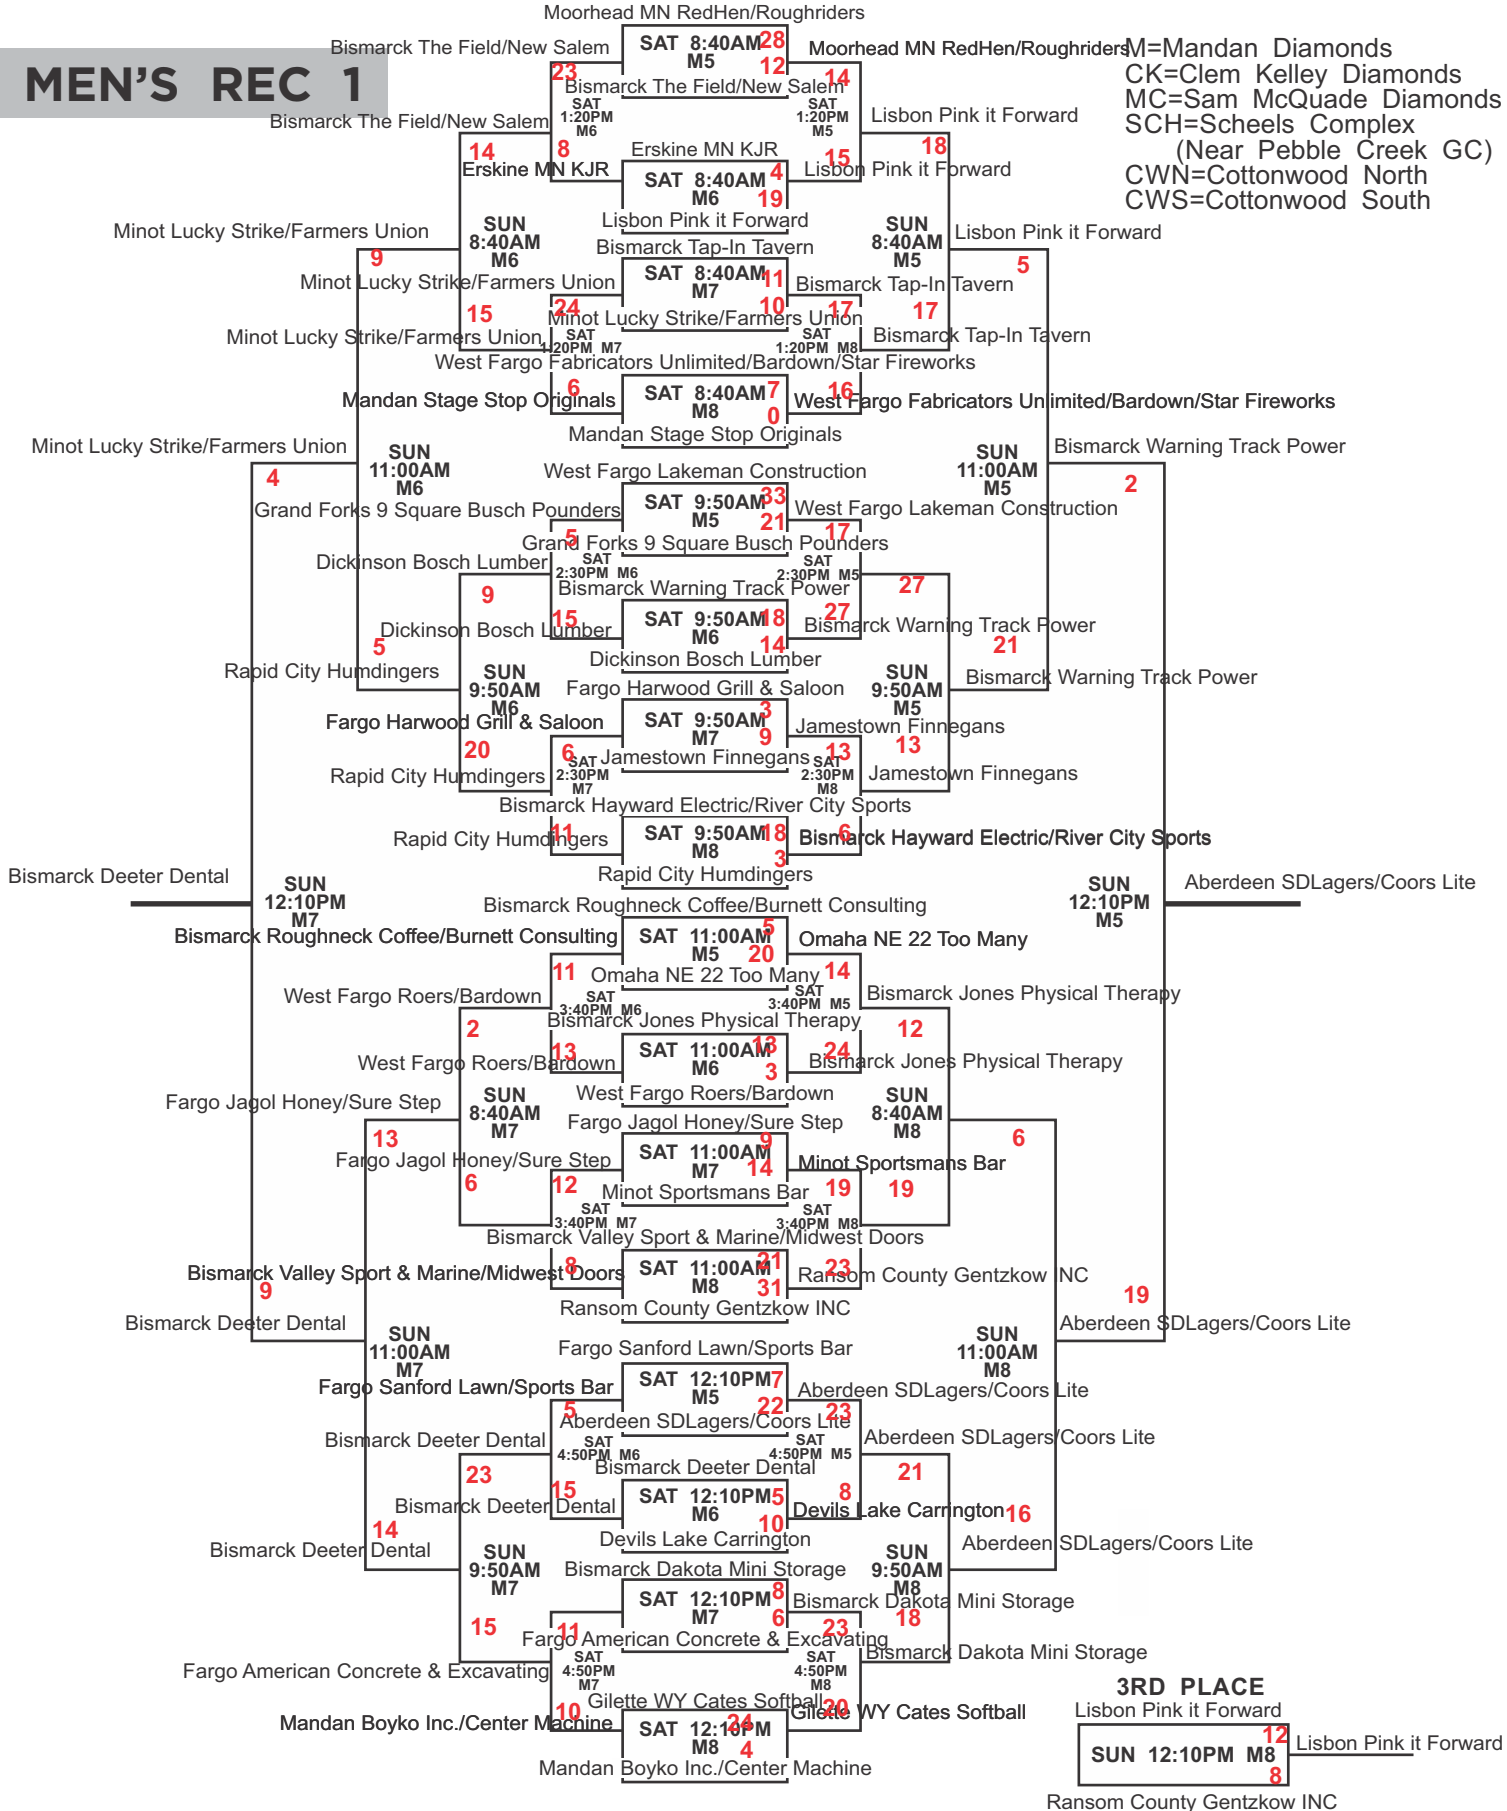

47TH ANNUAL SAM McQUADE SR BUDWEISER CHARITY SOFTBALL TOURNAMENT

MEN'S REC 1

M=Mandan Diamonds
CK=Clem Kelley Diamonds
MC=Sam McQuade Diamonds
SCH=Scheels Complex
(Near Pebble Creek GC)
CWN=Cottonwood North
CWS=Cottonwood South

All Games Are Subject To A 75 Minute Time
Limit Or A Minimum Of Four Full Innings
Forfeits Count As Wins.