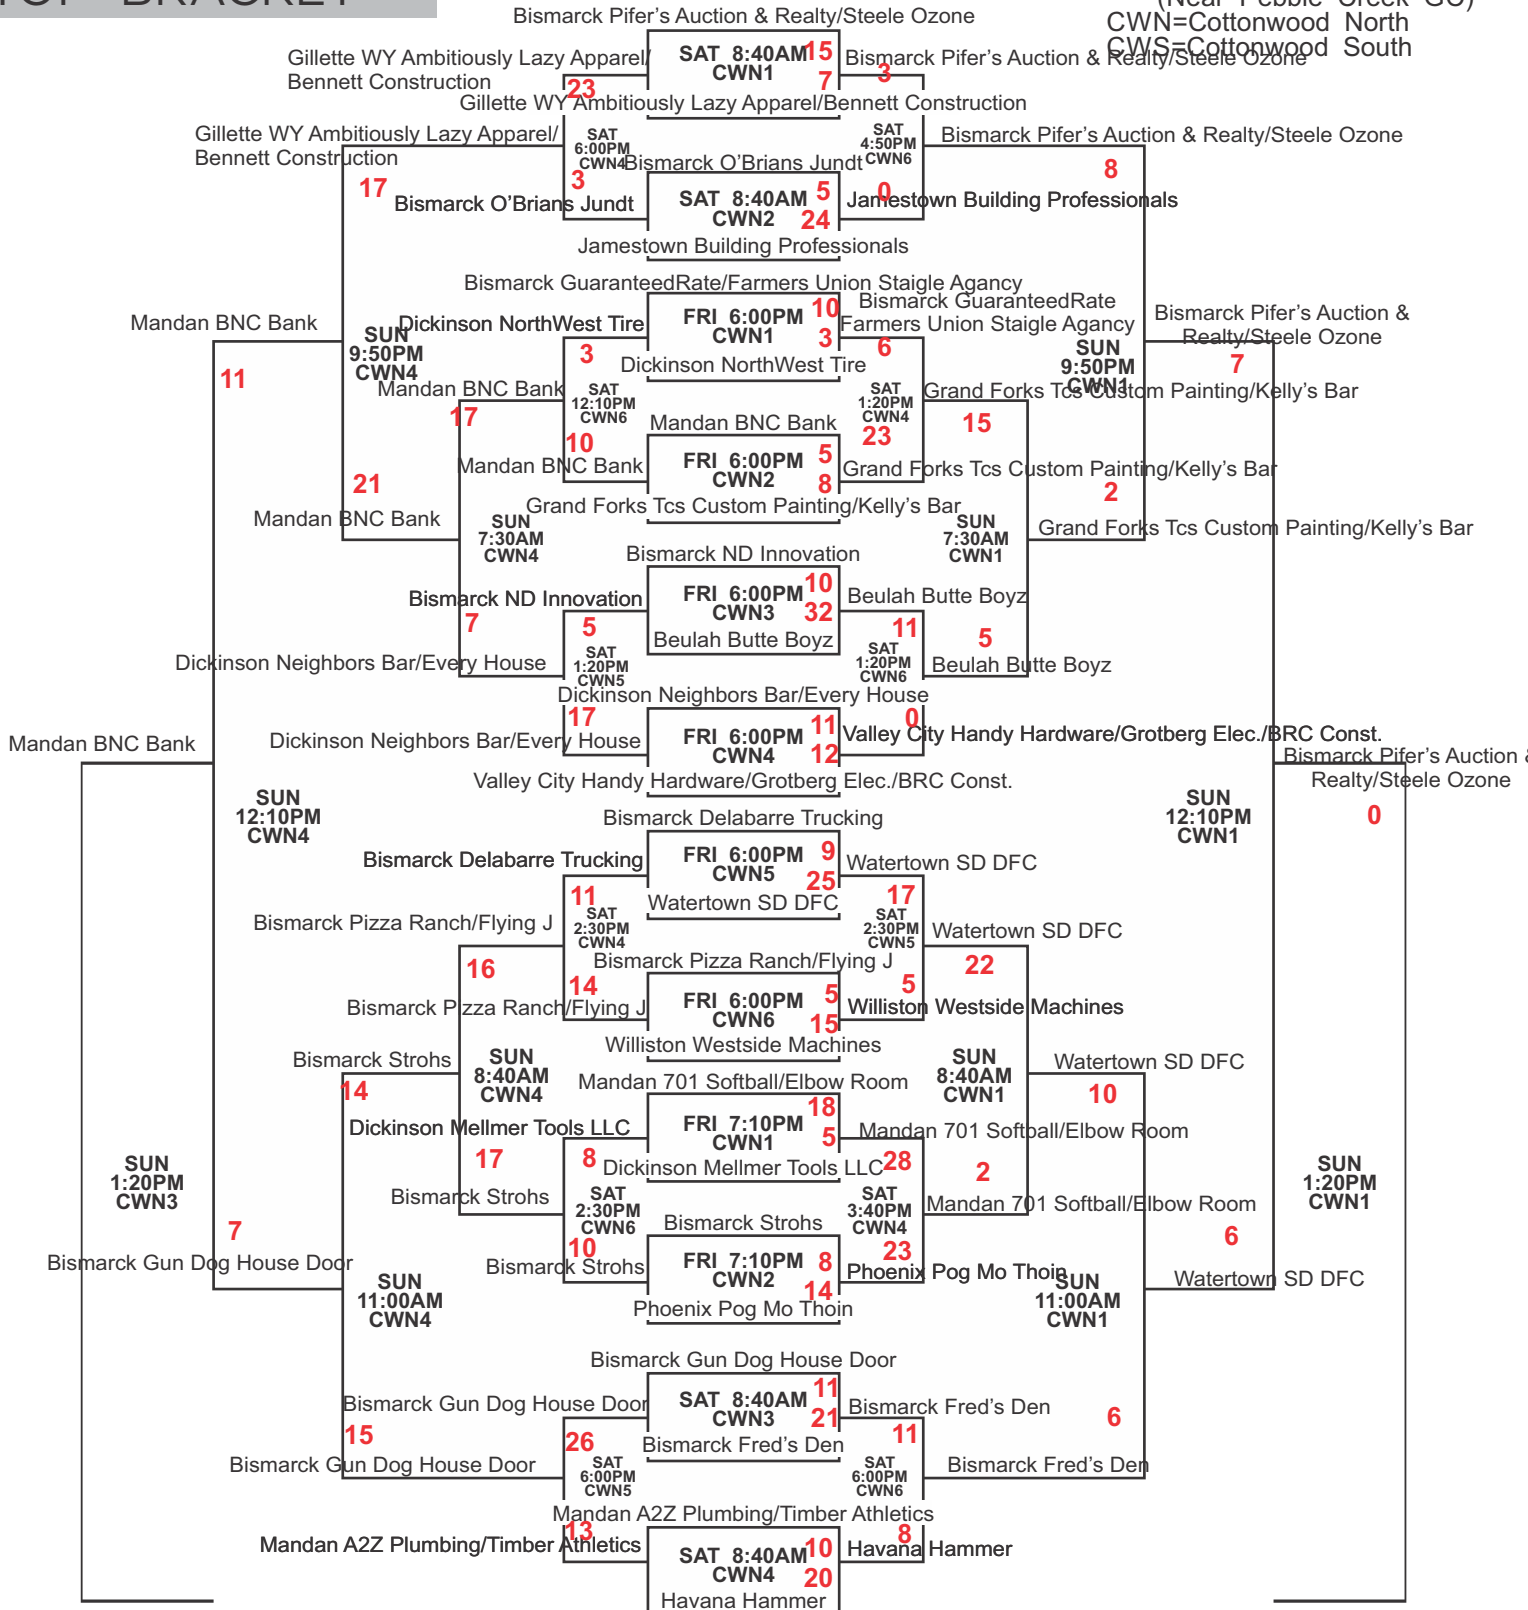

47TH ANNUAL SAM McQUADE SR BUDWEISER CHARITY SOFTBALL TOURNAMENT

MEN'S REC 4 TOP BRACKET

M=Mandan Diamonds
CK=Clem Kelley Diamonds
MC=Sam McQuade Diamonds
SCH=Scheels Complex
(Near Pebble Creek GC)
CWN=Cottonwood North
CWS=Cottonwood South

All Games Are Subject To A 75 Minute Time. Limit Or A Minimum Of Five Full Innings. Forfeits Count As Wins.

47TH ANNUAL SAM McQUADE SR BUDWEISER CHARITY SOFTBALL TOURNAMENT

MEN'S REC 4 BOTTOM BRACKET

M=Mandan Diamonds
 CK=Clem Kelley Diamonds
 MC=Sam McQuade Diamonds
 SCH=Scheels Complex
 (Near Pebble Creek GC)
 CWN=Cottonwood North
 CWS=Cottonwood South

All Games Are Subject To A 75 Minute Time Limit Or A Minimum Of Five Full Innings Forfeits Count As Wins.

Bismarck Stage Stop