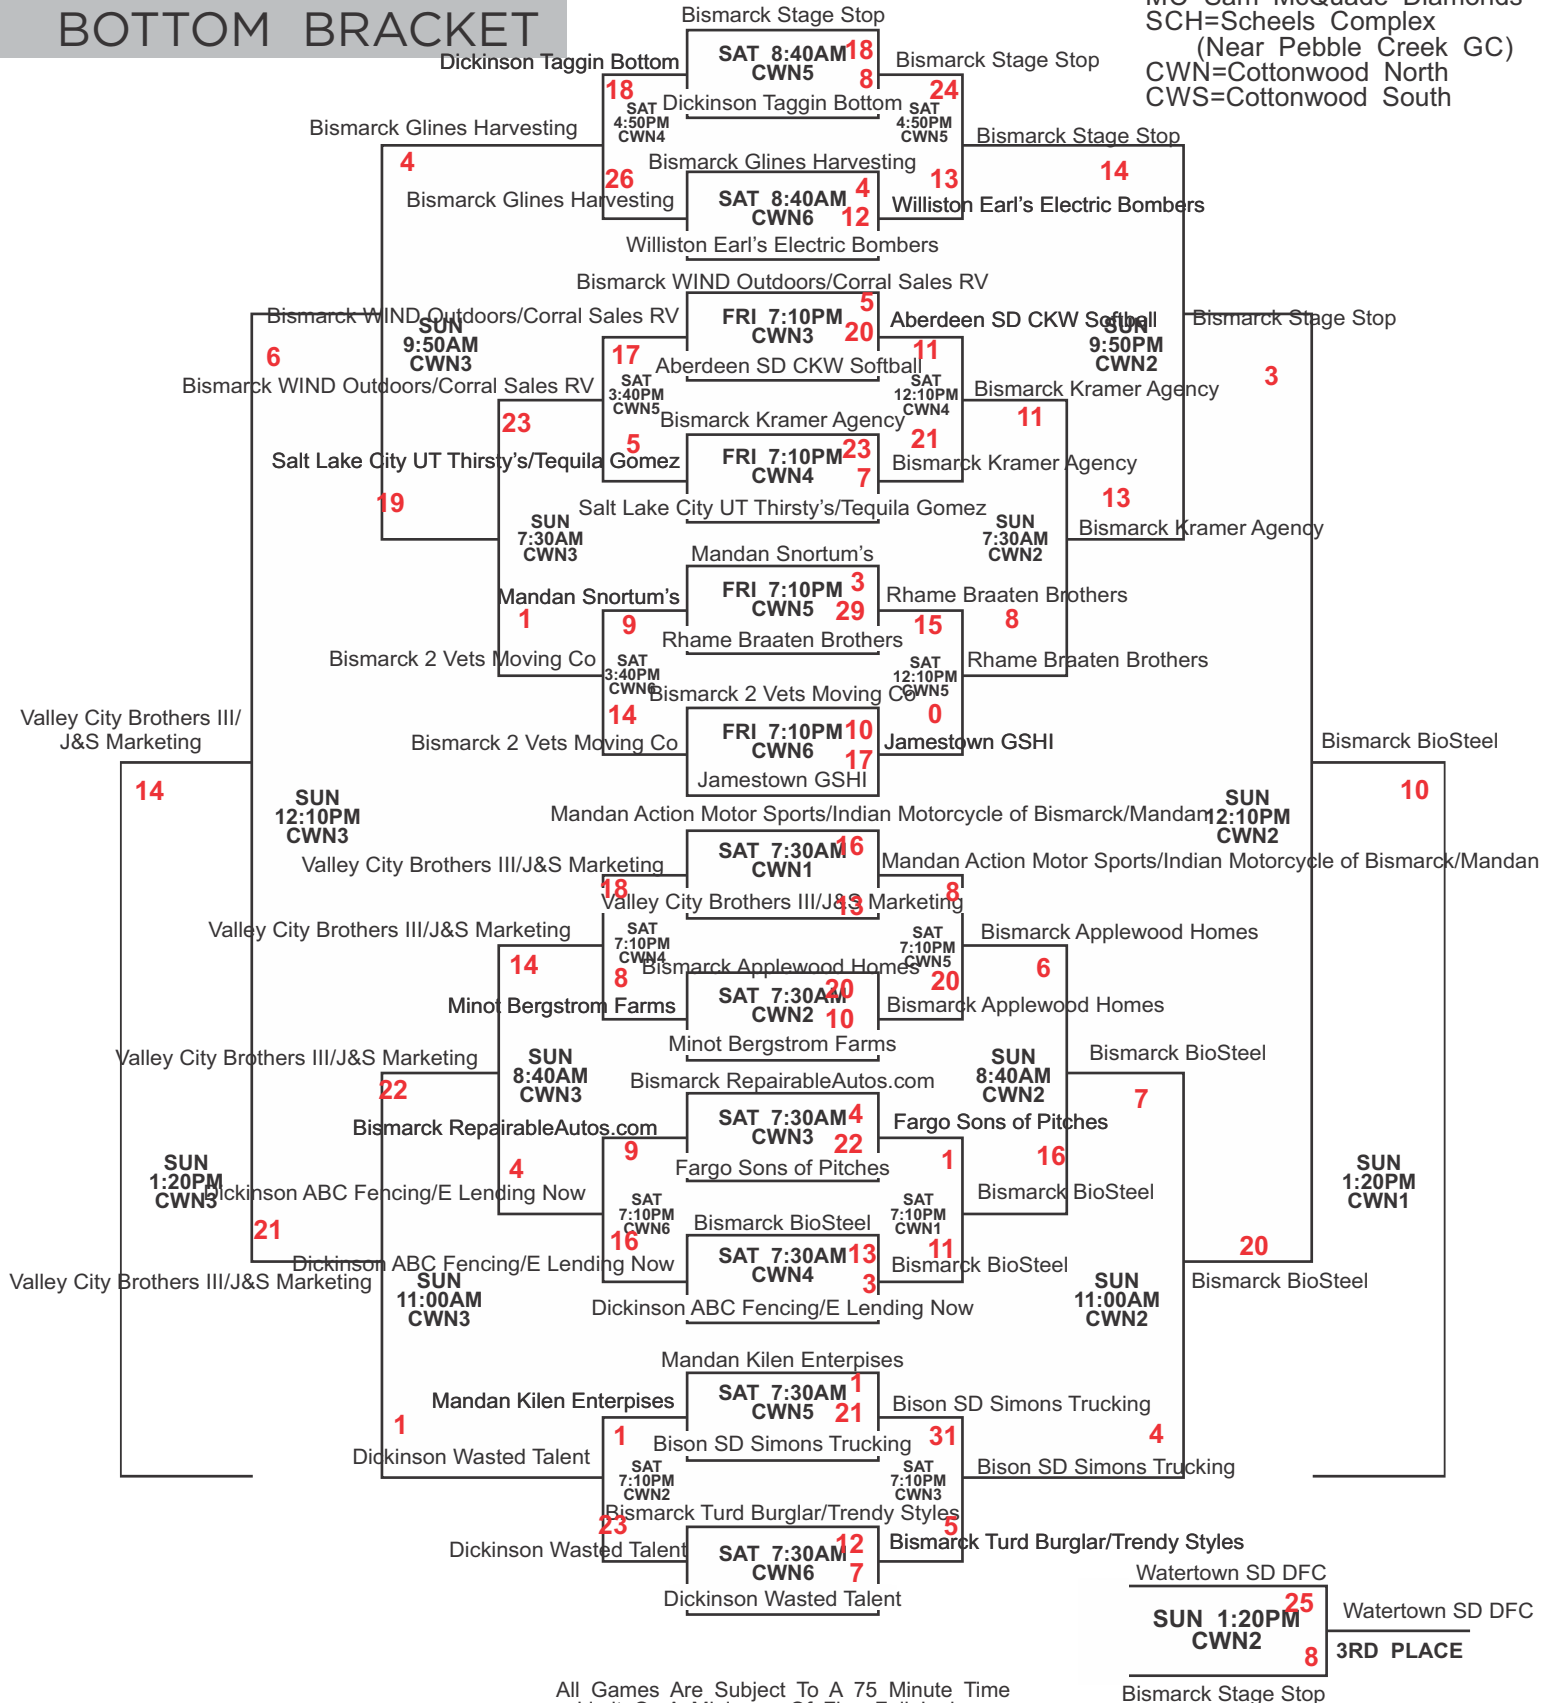

47TH ANNUAL SAM McQUADE SR BUDWEISER CHARITY SOFTBALL TOURNAMENT

MEN'S REC 4 TOP BRACKET

M=Mandan Diamonds
CK=Clem Kelley Diamonds
MC=Sam McQuade Diamonds
SCH=Scheels Complex
(Near Pebble Creek GC)
CWN=Cottonwood North
CWS=Cottonwood South

All Games Are Subject To A 75 Minute Time. Limit Or A Minimum Of Five Full Innings. Forfeits Count As Wins.

47TH ANNUAL SAM McQUADE SR BUDWEISER CHARITY SOFTBALL TOURNAMENT

MEN'S REC 4 BOTTOM BRACKET

M=Mandan Diamonds
 CK=Clem Kelley Diamonds
 MC=Sam McQuade Diamonds
 SCH=Scheels Complex
 (Near Pebble Creek GC)
 CWN=Cottonwood North
 CWS=Cottonwood South

All Games Are Subject To A 75 Minute Time Limit Or A Minimum Of Five Full Innings Forfeits Count As Wins.

Bismarck Stage Stop