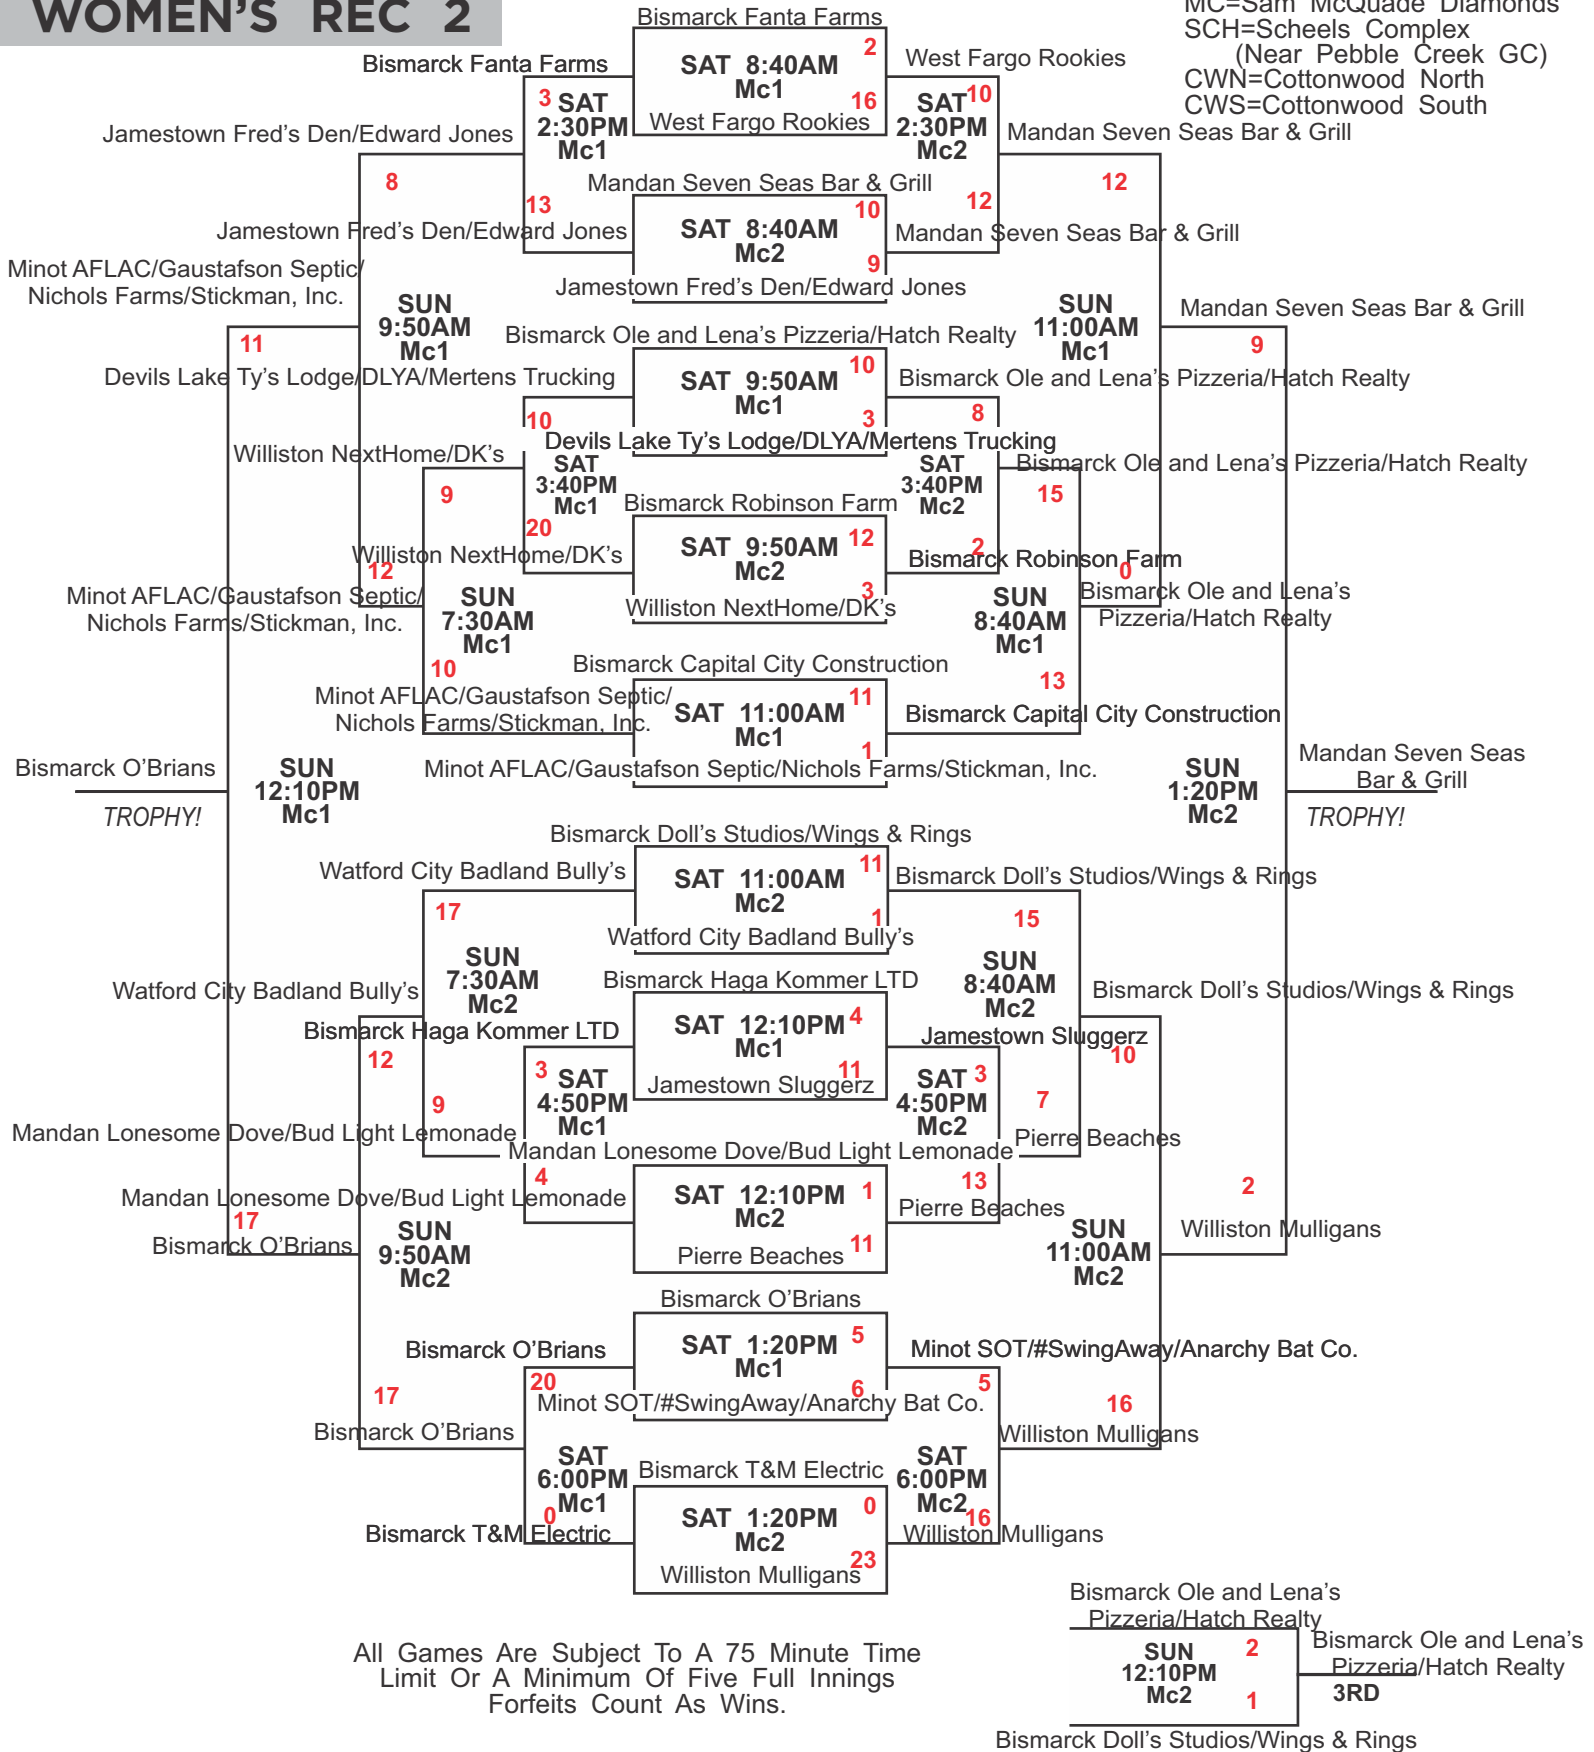

47TH ANNUAL SAM McQUADE SR BUDWEISER CHARITY SOFTBALL TOURNAMENT

WOMEN'S REC 2

M=Mandan Diamonds
 CK=Clem Kelley Diamonds
 MC=Sam McQuade Diamonds
 SCH=Scheels Complex
 (Near Pebble Creek GC)
 CWN=Cottonwood North
 CWS=Cottonwood South

Bismarck Ole and Lena's Pizzeria/Hatch Realty
SUN 12:10PM Mc2 2
 Bismarck Ole and Lena's Pizzeria/Hatch Realty
SUN 12:10PM Mc2 1
3RD
 Bismarck Doll's Studios/Wings & Rings