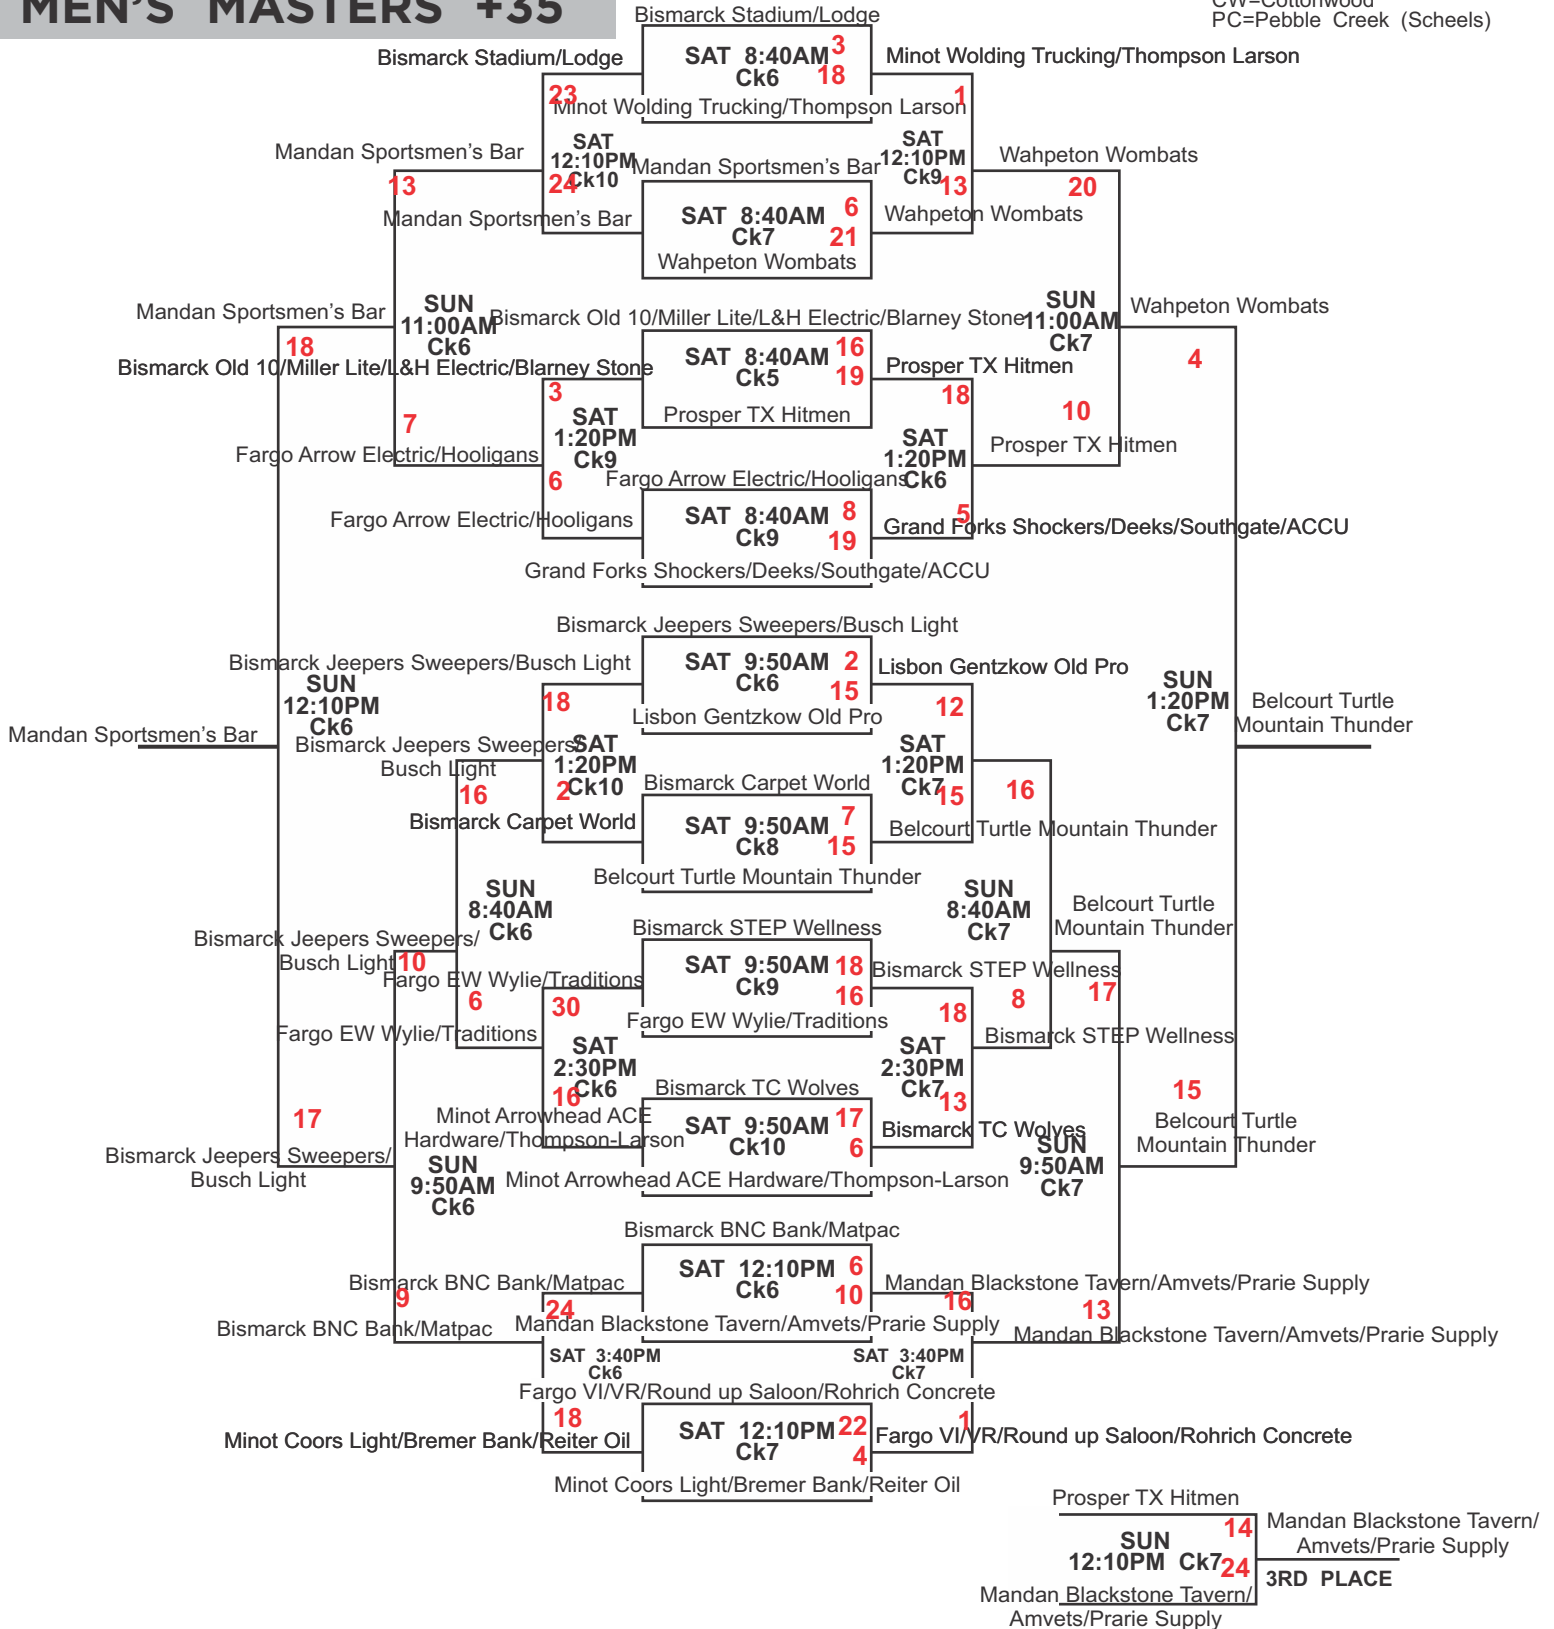

47TH ANNUAL SAM McQUADE SR BUDWEISER CHARITY SOFTBALL TOURNAMENT

M=Mandan Diamonds
CK=Clem Kelley Diamonds
MC=Sam McQuade Diamonds
16th=16th Street Diamonds
CW=Cottonwood
PC=Pebble Creek (Scheels)

MEN'S MASTERS +35

All Games Are Subject To A 75 Minute Time
Limit Or A Minimum Of Five Full Innings
Forfeits Count As Wins.