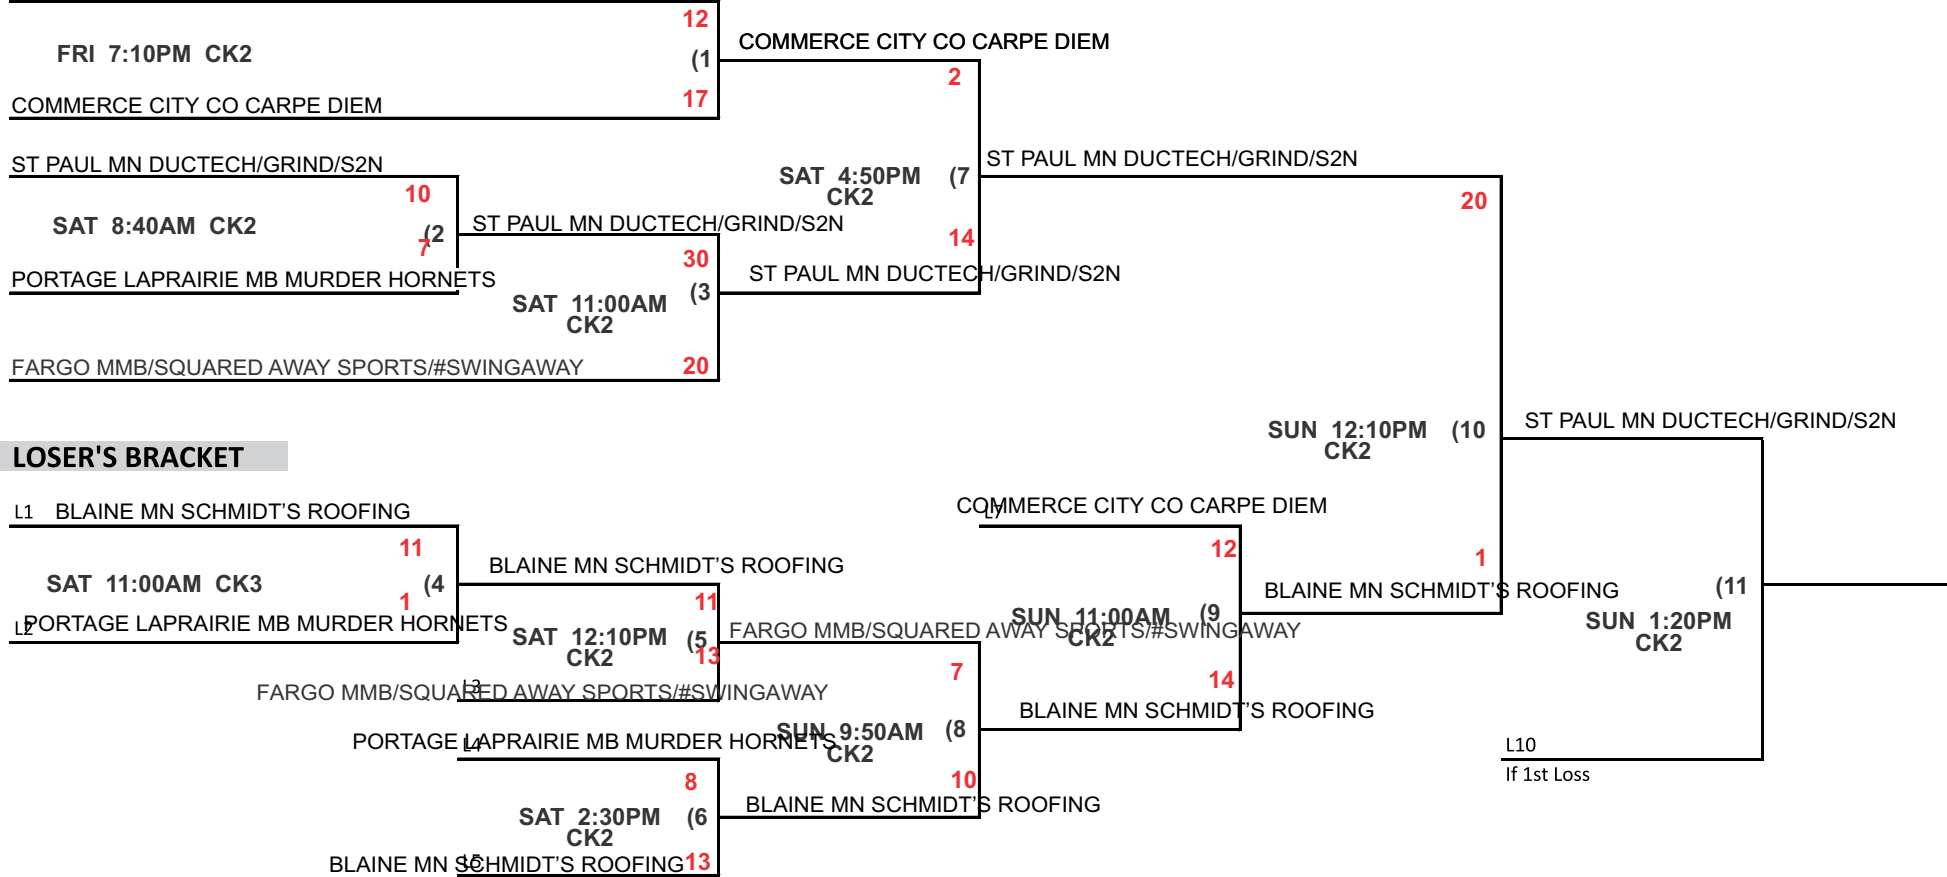

47TH ANNUAL SAM McQUADE SR BUDWEISER CHARITY SOFTBALL TOURNAMENT

WOMEN'S C/D

M=Mandan Diamonds
 CK=Clem Kelley Diamonds
 MC=Sam McQuade Diamonds
 16th=16th Street Diamonds
 TN=Tatley Diamonds North
 TS=Tatley Diamonds South
 CW=Cottonwood

WINNER'S BRACKET

BLAINE MN SCHMIDT'S ROOFING

ALL GAMES ARE SUBJECT TO A 75 MINUTE TIME
 LIMIT OR A MINIMUM OF FIVE FULL INNINGS
 FORFEITS COUNT AS WINS.