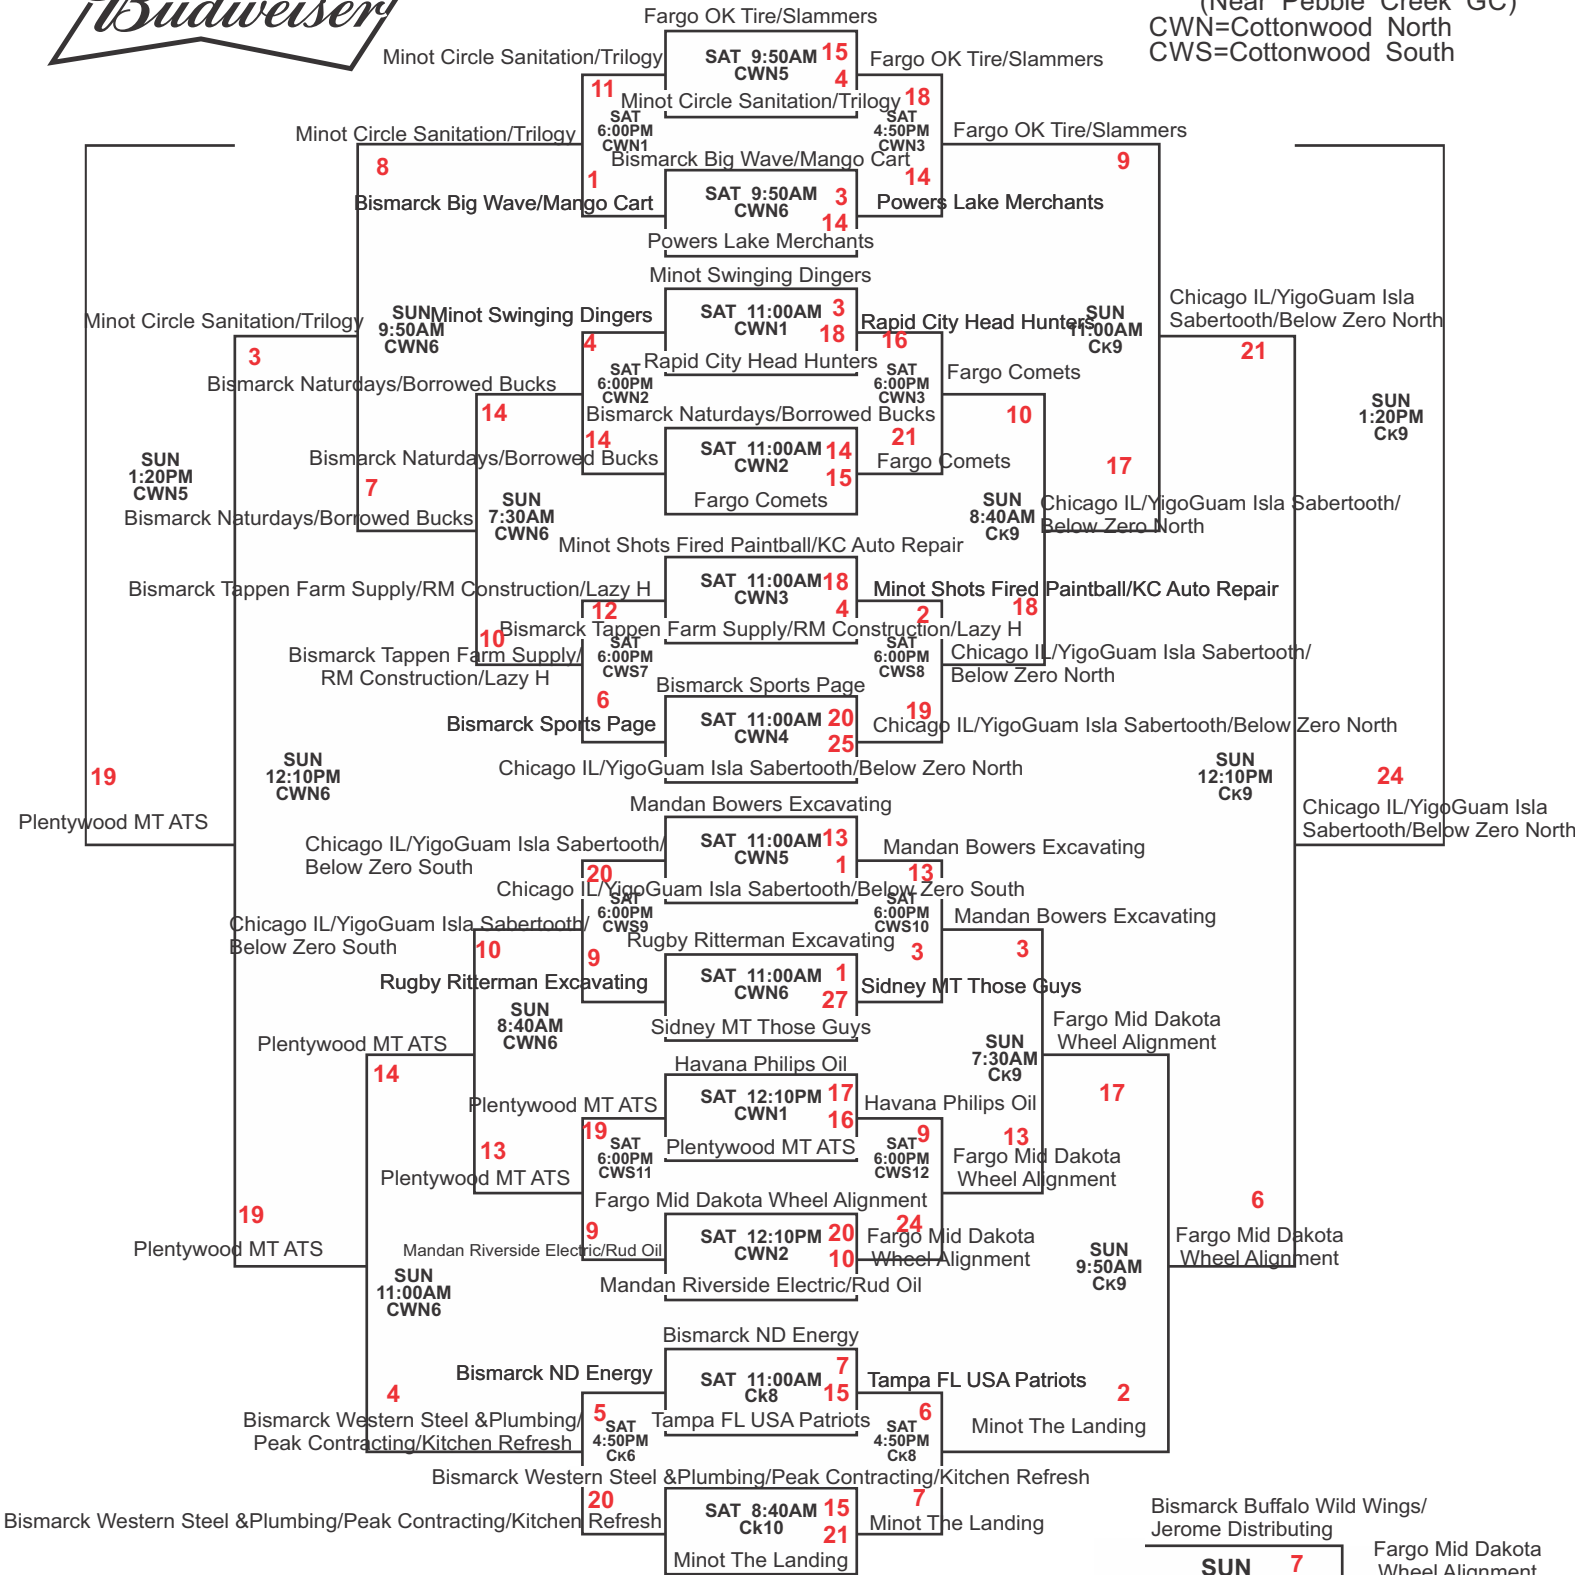

47TH ANNUAL SAM McQUADE SR BUDWEISER CHARITY SOFTBALL TOURNAMENT

MEN'S REC 3 TOP BRACKET

M=Mandan Diamonds
CK=Clem Kelley Diamonds
MC=Sam McQuade Diamonds
SCH=Sheels Complex
(Near Pebble Creek GC)
CWN=Cottonwood North
CWS=Cottonwood South

All Games Are Subject To A 75 Minute Time
Limit Or A Minimum Of Five Full Innings
Forfeits Count As Wins.

47TH ANNUAL SAM McQUADE SR BUDWEISER CHARITY SOFTBALL TOURNAMENT

**MEN'S REC 3
BOTTOM BRACKET**

M=Mandan Diamonds
CK=Clem Kelley Diamonds
MC=Sam McQuade Diamonds
SCH=Scheels Complex
(Near Pebble Creek GC)
CWN=Cottonwood North
CWS=Cottonwood South

All Games Are Subject To A 75 Minute Time Limit Or A Minimum Of Five Full Innings Forfeits Count As Wins.

SUN 1:20PM Ck10 7 19
3RD PLACE
Fargo Mid Dakota Wheel Alignment