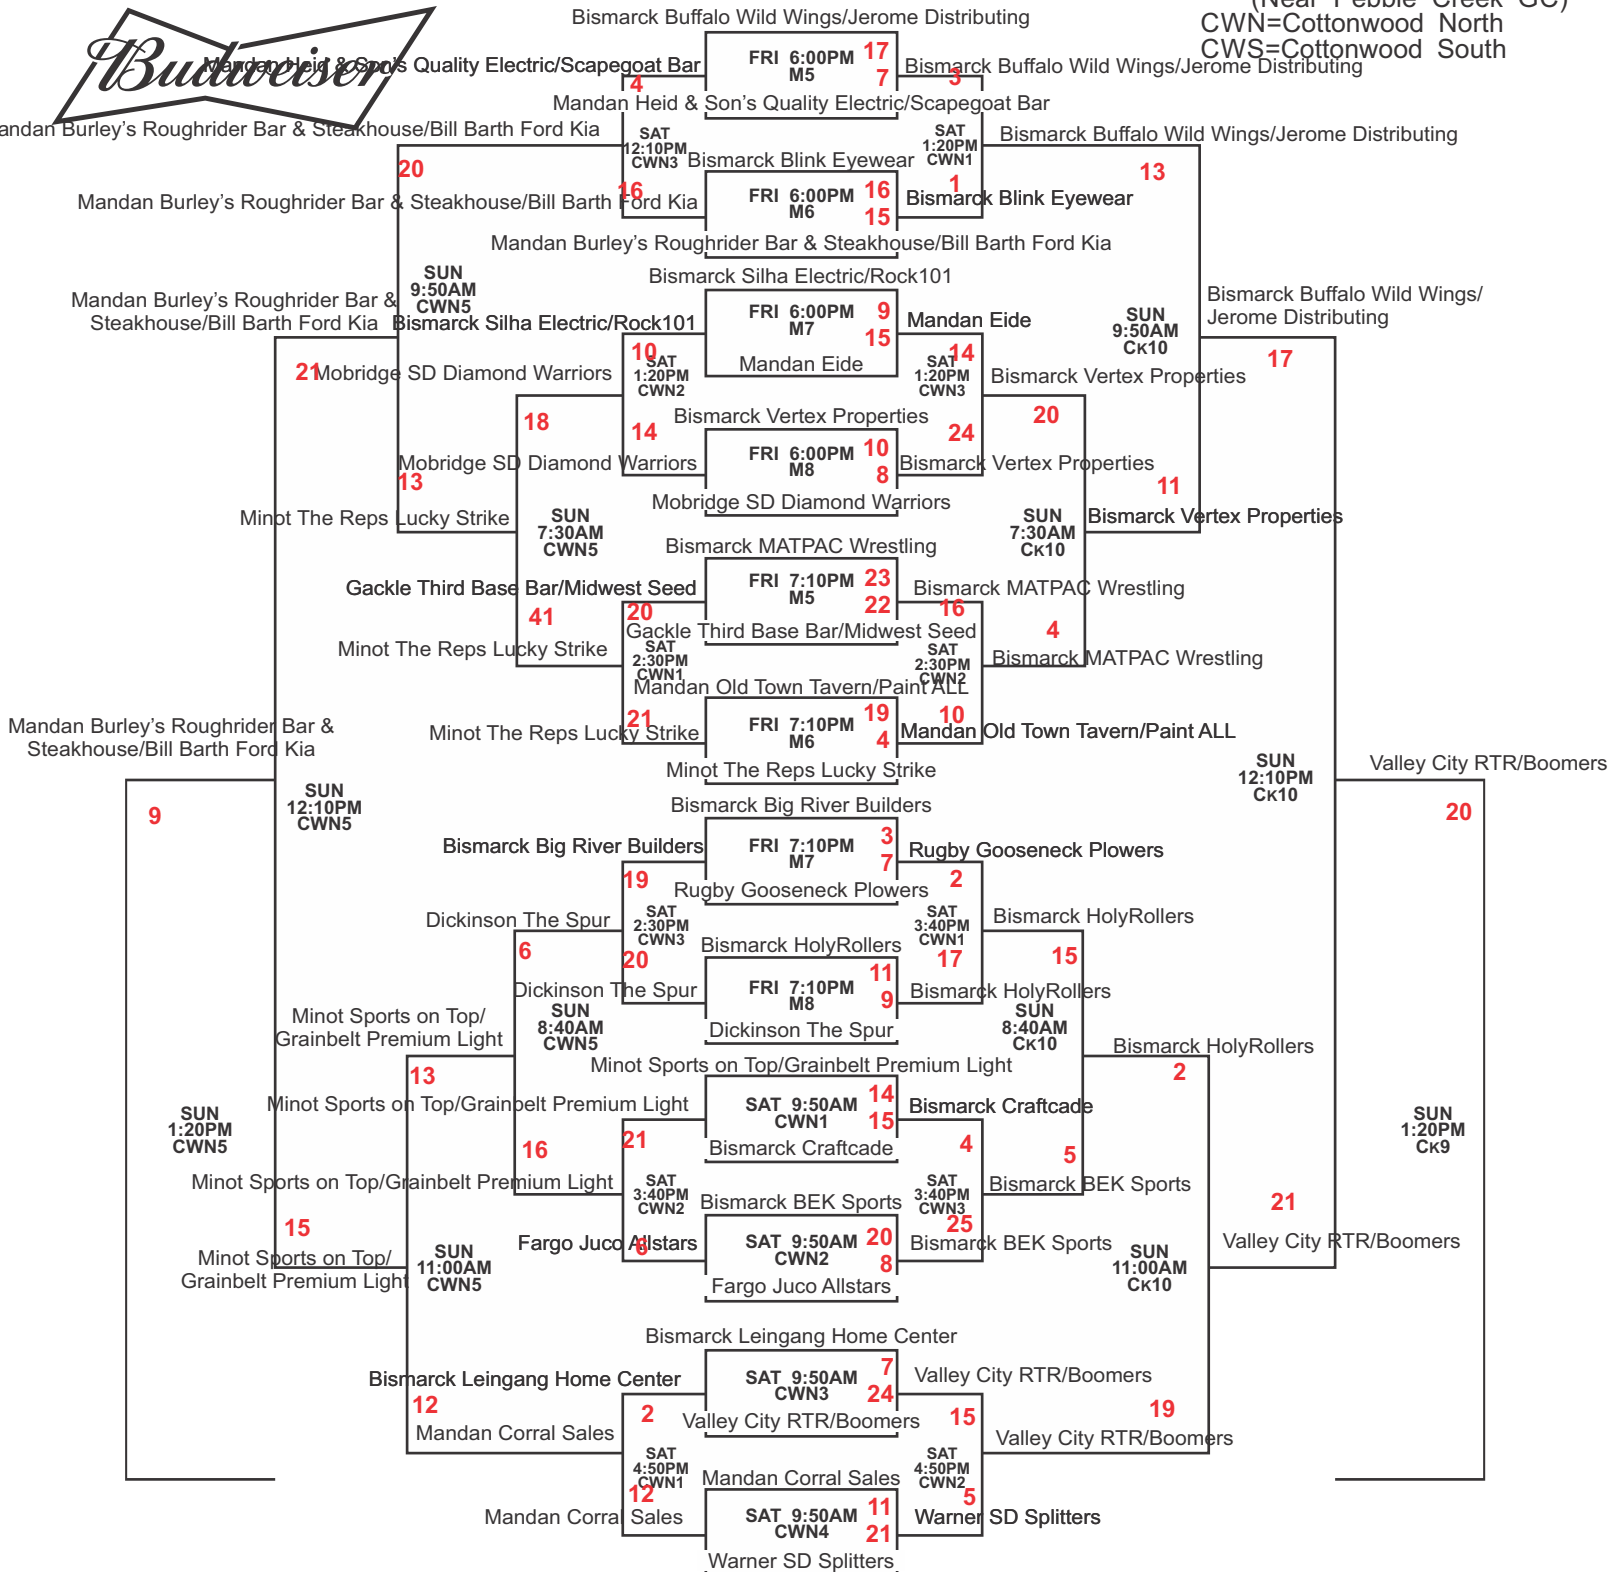

47TH ANNUAL SAM McQUADE SR BUDWEISER CHARITY SOFTBALL TOURNAMENT

MEN'S REC 3 TOP BRACKET

M=Mandan Diamonds
CK=Clem Kelley Diamonds
MC=Sam McQuade Diamonds
SCH=Sheels Complex
(Near Pebble Creek GC)
CWN=Cottonwood North
CWS=Cottonwood South

All Games Are Subject To A 75 Minute Time
Limit Or A Minimum Of Five Full Innings
Forfeits Count As Wins.

47TH ANNUAL SAM McQUADE SR BUDWEISER CHARITY SOFTBALL TOURNAMENT

**MEN'S REC 3
BOTTOM BRACKET**

M=Mandan Diamonds
CK=Clem Kelley Diamonds
MC=Sam McQuade Diamonds
SCH=Scheels Complex
(Near Pebble Creek GC)
CWN=Cottonwood North
CWS=Cottonwood South

All Games Are Subject To A 75 Minute Time Limit Or A Minimum Of Five Full Innings Forfeits Count As Wins.

SUN 1:20PM Ck10 7 19
3RD PLACE
Fargo Mid Dakota Wheel Alignment