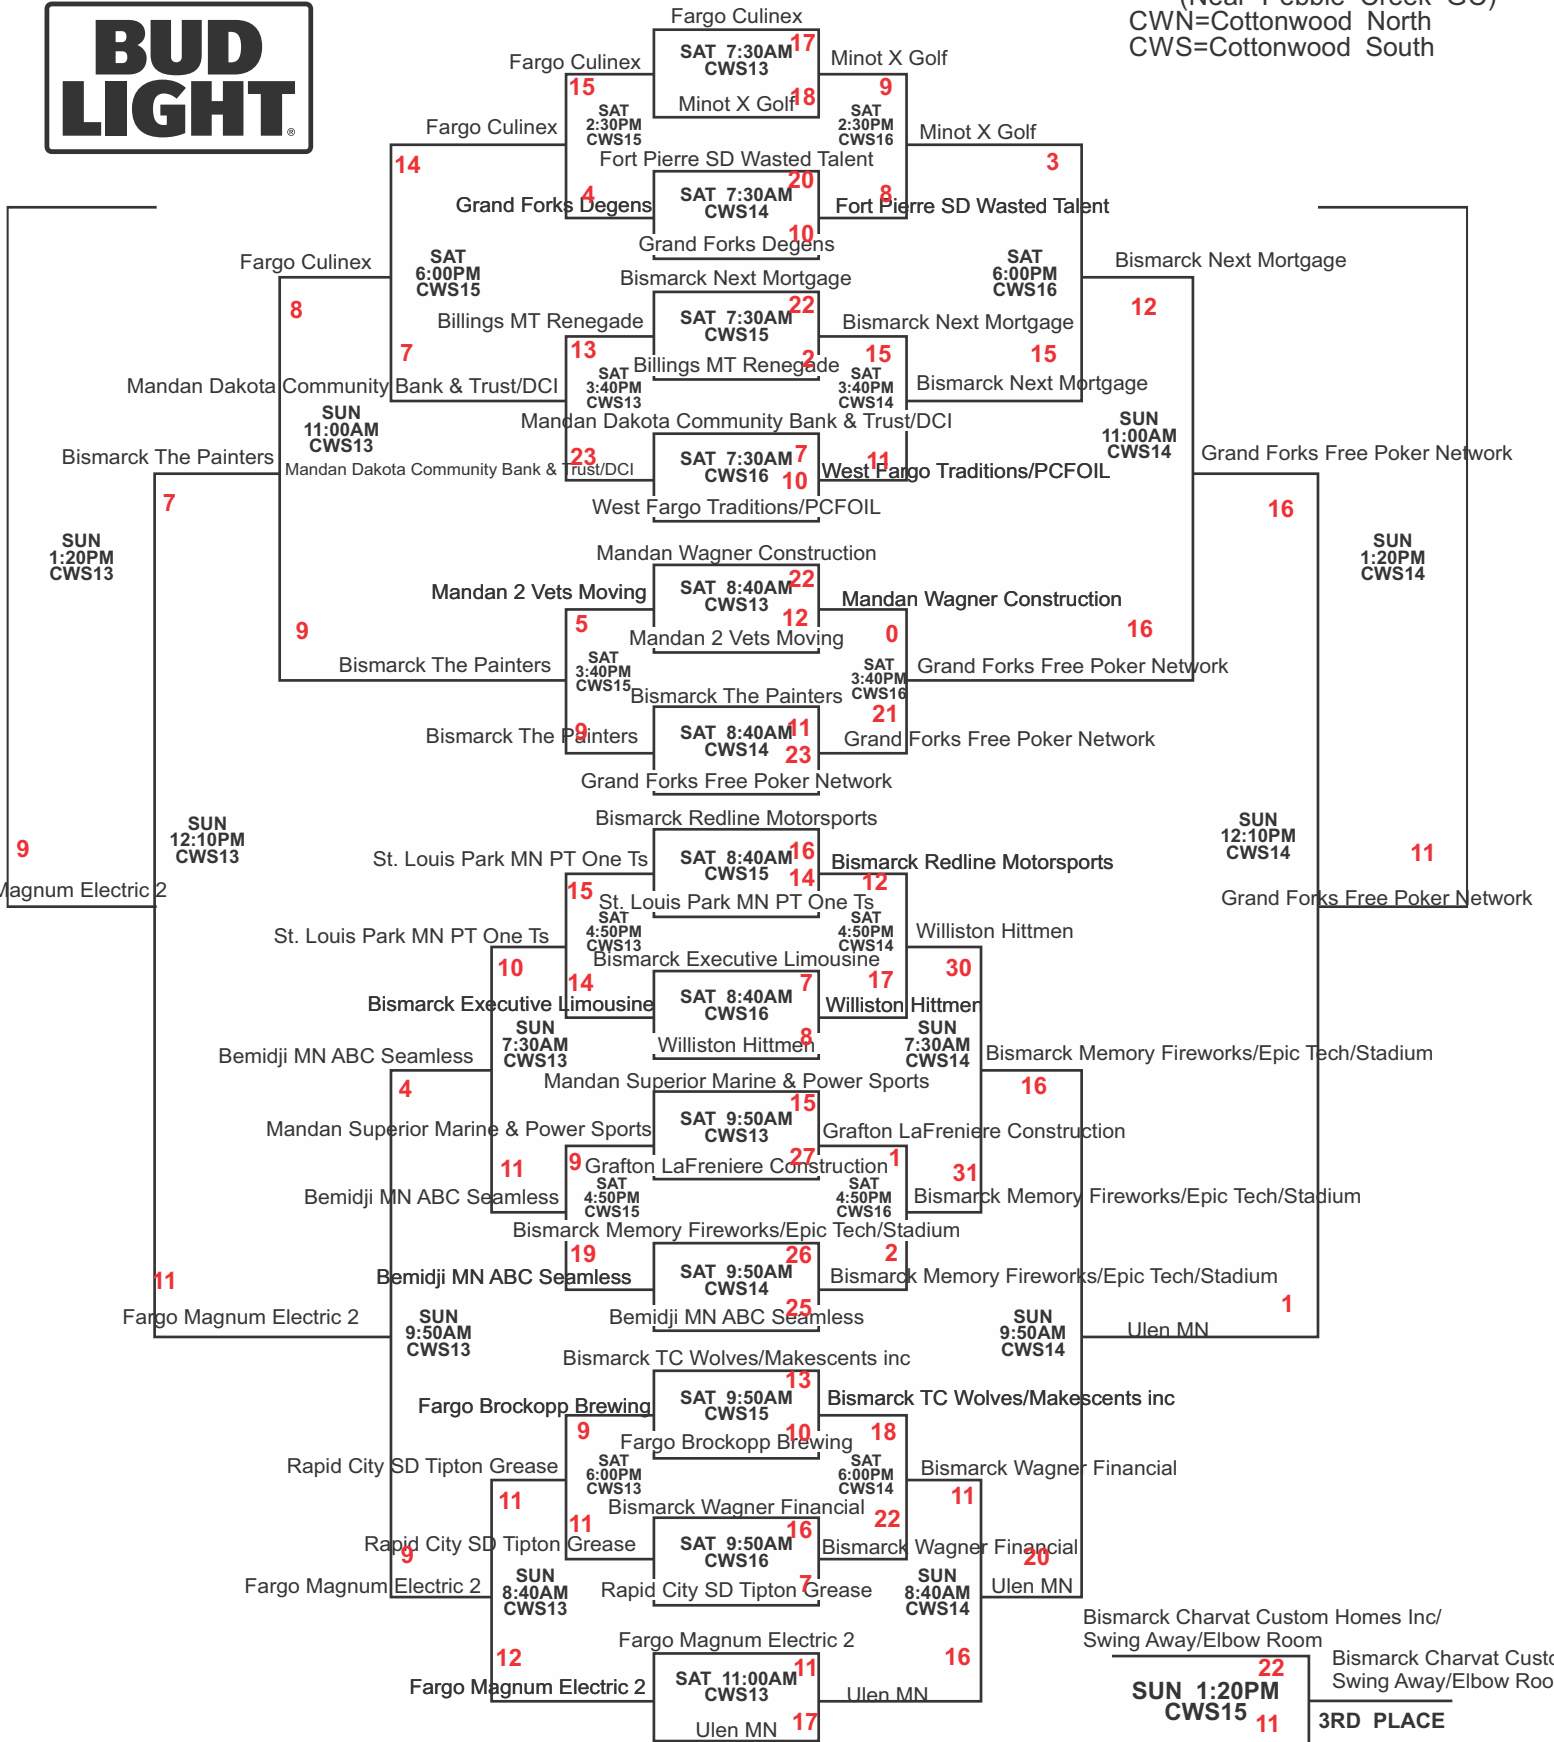

# 47TH ANNUAL SAM McQUADE SR BUDWEISER CHARITY SOFTBALL TOURNAMENT

## MEN'S REC 3 TOP BRACKET

M=Mandan Diamonds  
CK=Clem Kelley Diamonds  
MC=Sam McQuade Diamonds  
SCH=Scheels Complex  
(Near Pebble Creek GC)  
CWN=Cottonwood North  
CWS=Cottonwood South

All Games Are Subject To A 75 Minute Time Limit Or A Minimum Of Five Full Innings Forfeits Count As Wins.

# MEN'S REC 3 BOTTOM BRACKET

M=Mandan Diamonds  
 CK=Clem Kelley Diamonds  
 MC=Sam McQuade Diamonds  
 SCH=Scheels Complex  
 (Near Pebble Creek GC)  
 CWN=Cottonwood North  
 CWS=Cottonwood South

All Games Are Subject To A 75 Minute Time Limit Or A Minimum Of Five Full Innings Forfeits Count As Wins.