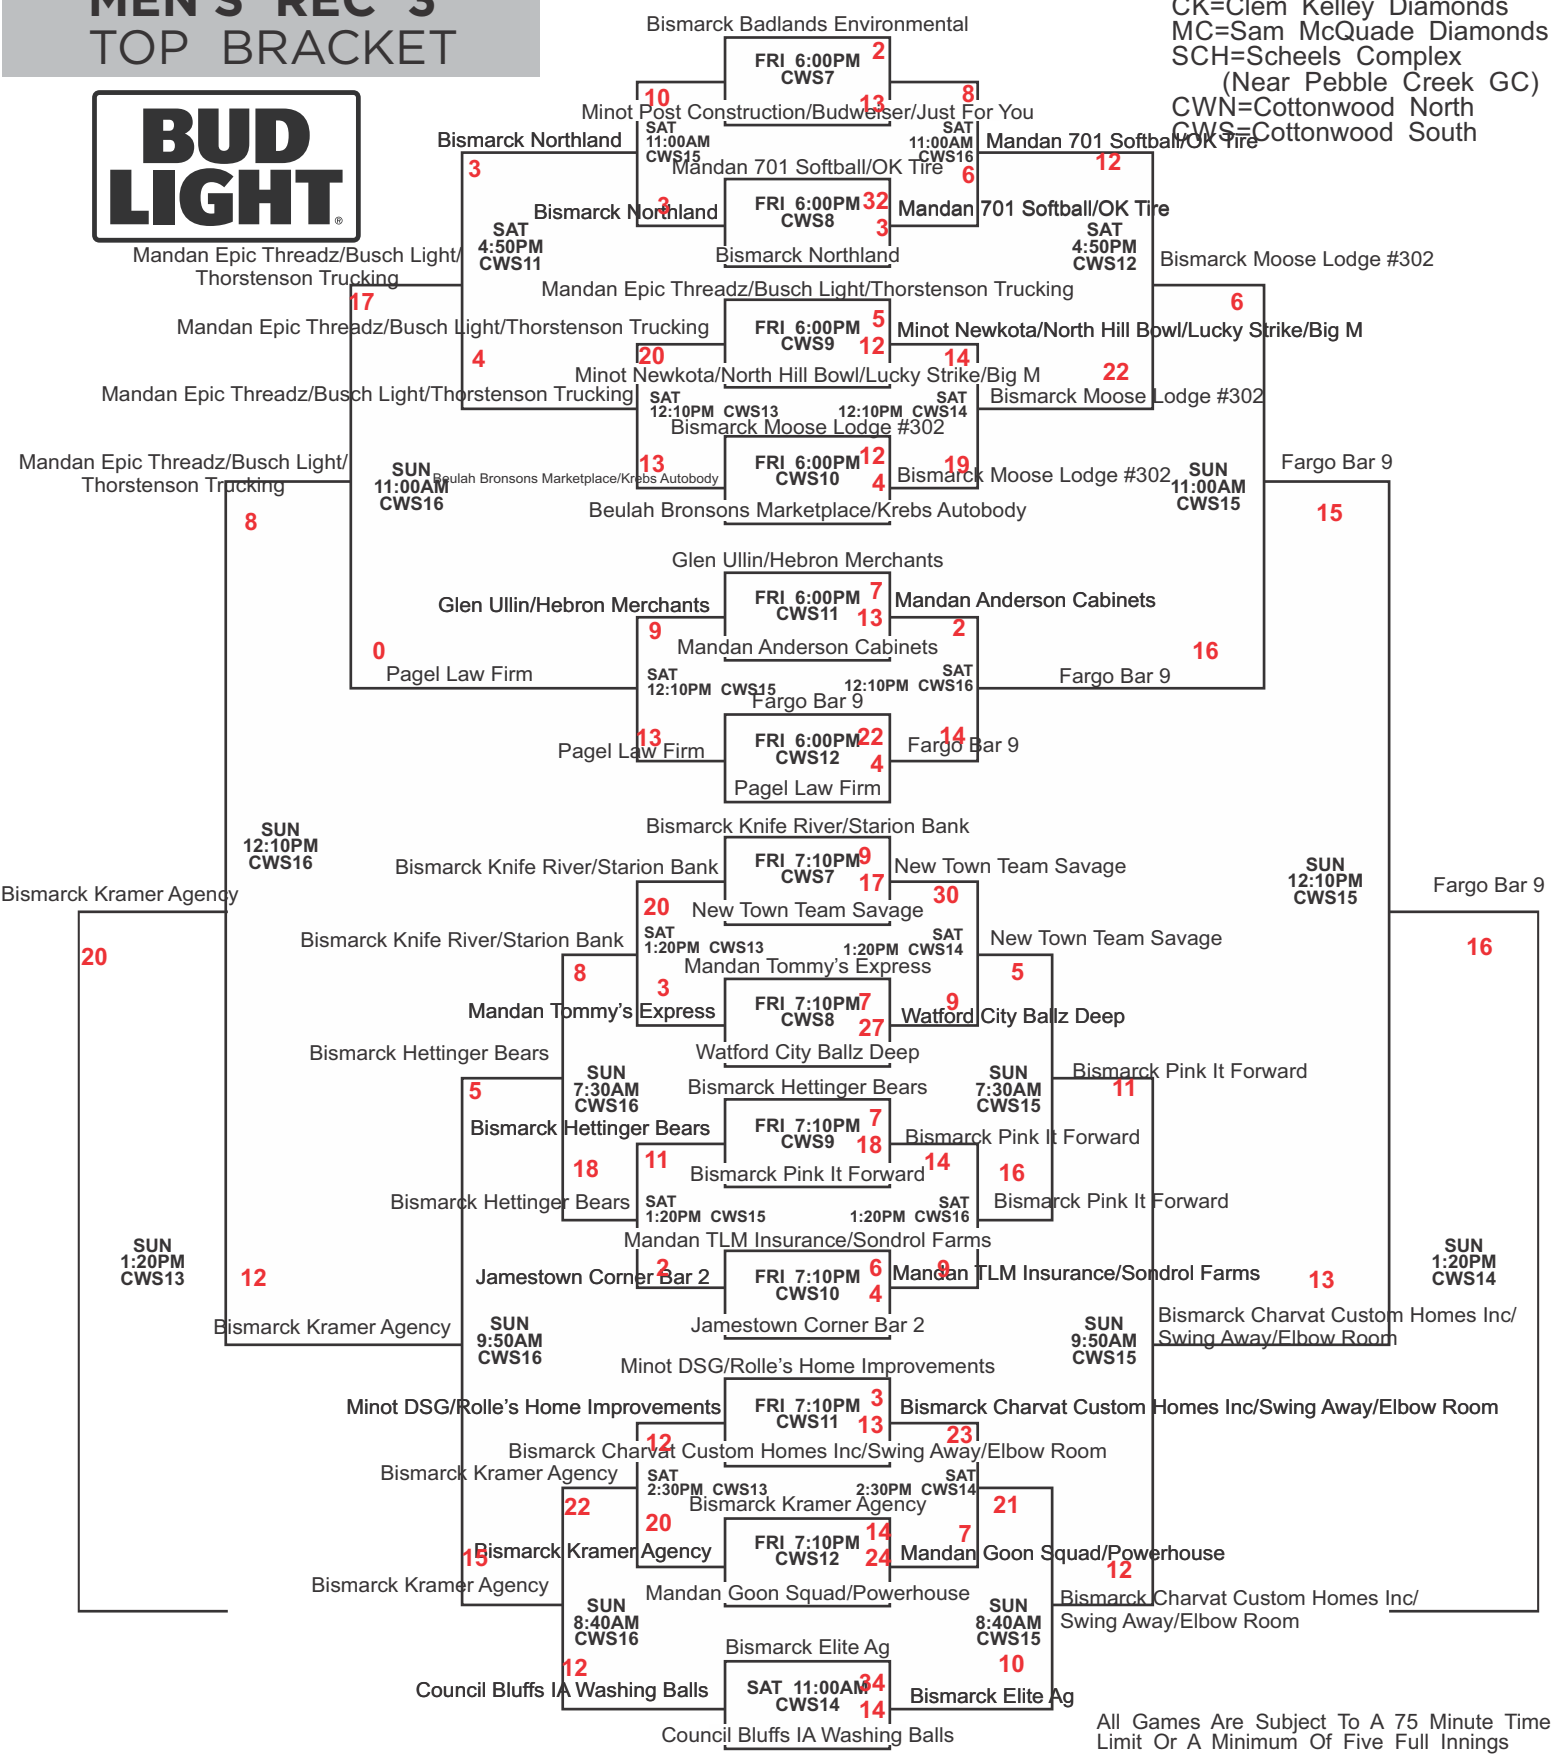

# 47TH ANNUAL SAM McQUADE SR BUDWEISER CHARITY SOFTBALL TOURNAMENT

## MEN'S REC 3 TOP BRACKET

M=Mandan Diamonds  
CK=Clem Kelley Diamonds  
MC=Sam McQuade Diamonds  
SCH=Scheels Complex  
(Near Pebble Creek GC)  
CWN=Cottonwood North  
CWS=Cottonwood South

All Games Are Subject To A 75 Minute Time Limit Or A Minimum Of Five Full Innings Forfeits Count As Wins.

# MEN'S REC 3 BOTTOM BRACKET

M=Mandan Diamonds  
 CK=Clem Kelley Diamonds  
 MC=Sam McQuade Diamonds  
 SCH=Scheels Complex  
 (Near Pebble Creek GC)  
 CWN=Cottonwood North  
 CWS=Cottonwood South

All Games Are Subject To A 75 Minute Time Limit Or A Minimum Of Five Full Innings Forfeits Count As Wins.