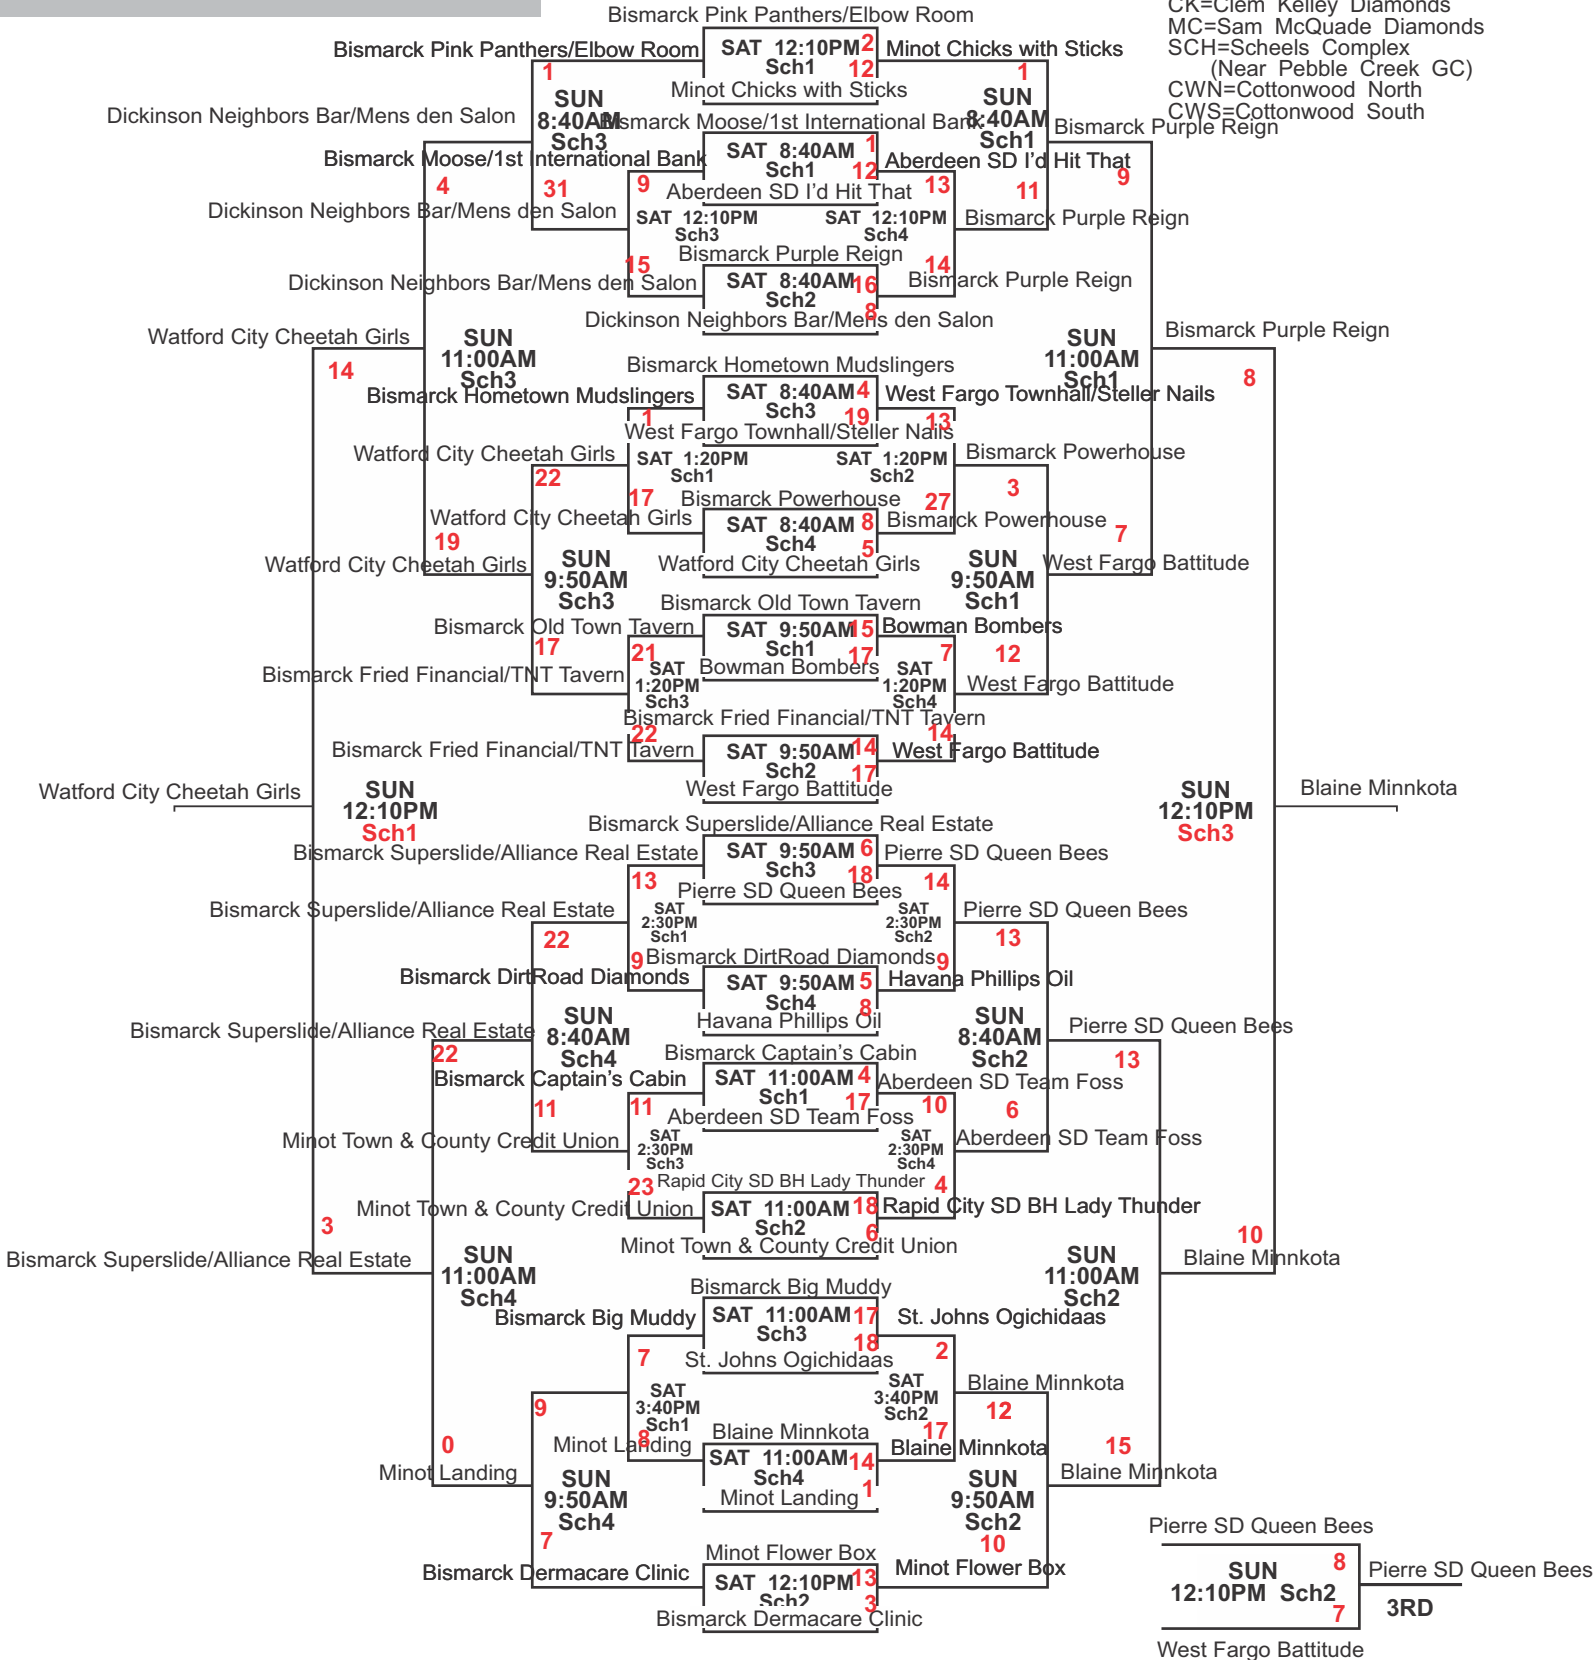

47TH ANNUAL SAM McQUADE SR BUDWEISER CHARITY SOFTBALL TOURNAMENT

WOMEN'S REC 4

16N=16th St North Diamond
M=Mandan Diamonds
CK=Clem Kelley Diamonds
MC=Sam McQuade Diamonds
SCH=Scheels Complex
(Near Pebble Creek GC)
CWN=Cottonwood North
CWS=Cottonwood South

All Games Are Subject To A 75 Minute Time Limit Or A Minimum Of Four Full Innings Forfeits Count As Wins.